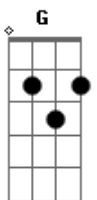

© ukulele-chords.com