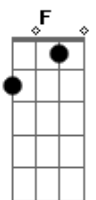

© ukulele-chords.com