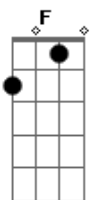

© ukulele-chords.com