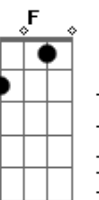

© ukulele-chords.com