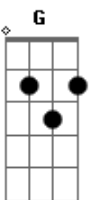

© ukulele-chords.com