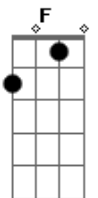

© ukulele-chords.com