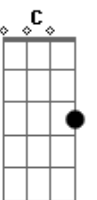

© ukulele-chords.com