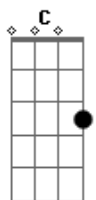

© ukulele-chords.com