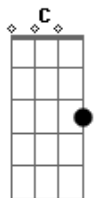

© ukulele-chords.com