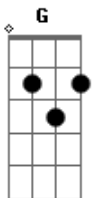

© ukulele-chords.com