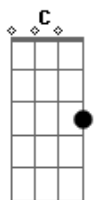

© ukulele-chords.com