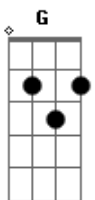

© ukulele-chords.com