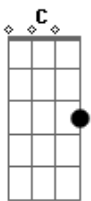

G
And where did all my friends go?
Am
Standing on our street but nobody's home
Em
Swore we'd never move away
C
But now I'm going 95 on the interstate
Am
'Cause lately I've been feeling strange
C
And everybody's telling me to act my age
Em
I never thought that everything I had, would fade away
F C
When we were younger
G
We didn't know how it would be
Am
We were the dumb, the wild, the free
Em
Little League
C
And when we were younger
G
We wore our hearts out on our sleeves
Am
Why did we ever have to leave?
Em
Little League
C
I wish I was younger
Am
Wish I was younger
Em
When we were younger
C
When we were younger
Am
We didn't know how it would be
Em
We were the dumb, the wild, the free
C
Little League
G
And when we were younger
Am
We wore our hearts out on our sleeves
Em
Why did we ever have to leave?
C
Little League

Acordes

© ukulele-chords.com