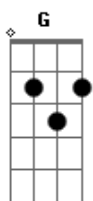

Conan Gray - Astronomy

tom:

Intro: G D Em D C

[Primeira Parte]

G D
We drive through the woods
Em D C
Rich neighborhoods to watch
G D
We joked as we looked that
Em D C
They were too good for us
G D
'Cause socially speaking
Em D
We were the same
C
With runaway fathers and mothers

Who drank
G D Em
A tale old as time, young love
D C
Don't last for life
Em C
And now I know, now I know
Em C
It's time to go, it's time to go

[Refrão]

G D
We've traveled the seas
Em D
E've ridden the stars
C
We've seen everything

From Saturn to Mars
G D Em
As much as it seems like you
D
Own my heart
C
It's astronomy, we're two worlds apart

G D Em D C
(It's astronomy)
We're two worlds apart
G D Em D C
(It's astronomy)
We're two worlds apart

[Segunda Parte]

G D Em
From far away, I wish
D C
I'd stayed with you
G D Em
But here face to face, a stranger
D C
That I once knew
G D
I thought if I wandered
Em D

Acordes

© ukulele-chords.com