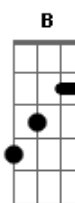

© ukulele-chords.com