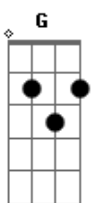

[Refrão]

Gb4
If you are that special lov?r
And love keeps you tied to another
Bm
That's the way it goes on love's train
Gb4

Sometimes, heartstrings can be broken
But you just have to keep on goin'
Bm
That's the way it goes on love's train

[Pré-Refrão]

Gb4 Bm
On a warm night, lady wants her baby, so she calls him up
Ah, when it ring-a-ling it only mean one thing, come on
Gb4 Bm
Dial that number, no one answers 'til it's two o'clock

[Refrão]

D E Dbm7 Gbm7
And if by chance, you just come on over, girl
Abm7 Bm7 Dbm7 D7M
I'm sick and, please, I've got to see you, baby
D E Dbm7 Gbm7
Ooh, when in need, you said you would be right here
Abm7 Bm7 Dbm7 D7M
Well, I'm in need, I need you to please believe, please
believe
D Db7
I love you, baby

[Refrão]

Gb4
If you are that special lover (Woo)
And love keeps you tied to another
Bm
That's the way it goes on love's train
You don't need no, you don't need no ticket to ride
Gb4
Sometimes, heartstrings can be broken

But you just have to keep on goin'
Bm
That's the way it goes on love's train
Listen, baby, listen, baby
Gb4

If deep sorrow, you've been soakin'

But you just have to keep on strokin'
Bm
That's the way it goes on love's train

Love's a hurtin' thang, yo, it makes you want to cry, come on
Gb4
If you are that special lover

And love keeps you tied to another
Bm
That's the way it goes on love's train

[Final] D7M B
D7M B

Acordes

© ukulele-chords.com