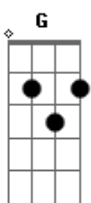

[Refrão]

D E Dbm7 Gbm7
 And if by chance, you let me come over
 Abm7 Bm7 Dbm7 D7M
 Out on the street, I wanna see you, baby
 D E Dbm7 Gbm7
 And if by chance, you let me just hold ya
 Abm7 Bm7 Dbm7 D7M
 I'm down on my knee, I wanna please you, baby
 B
 Ooh, I'll be your righteous lover

[Refrão]

D E Dbm7 Gbm7
 But if by chance you let me just hold ya
 Abm7 Bm7 Dbm7 D7M
 I'm callin', I'm free, I wanna see you, baby
 D E Dbm7 Gbm7
 Ooh, when in need, you said you would be here
 Abm7 Bm7 Dbm7 D7M
 And you hold the key to my very being, baby, I
 G
 (I lov? you, baby) I love you, baby

But you just have to keep on goin'
 Bm
 That's the way it goes on love's train
 Listen, baby, listen, baby
 Gb4

If deep sorrow, you've been soakin'

But you just have to keep on strokin'
 Bm
 That's the way it goes on love's train

Love's a hurtin' thang, yo, it makes you want to cry, come on
 Gb4
 If you are that special lover

And love keeps you tied to another
 Bm
 That's the way it goes on love's train

[Final] D7M B
 D7M B

Acordes