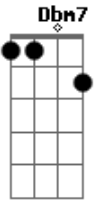

© ukulele-chords.com

© ukulele-chords.com

© ukulele-chords.com

© ukulele-chords.com

© ukulele-chords.com

© ukulele-chords.com

E no tempo que se chama hoje, faz-me saber  
Am7 G C D D  
E no tempo que se chama hoje, eu buscarei Teus sonhos