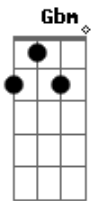

Solo G A Bm Gbm G D

O meu coração, sempre dará,
Toda glória a Ti Senhor.

Acordes

© ukulele-chords.com

© ukulele-chords.com

© ukulele-chords.com

© ukulele-chords.com

© ukulele-chords.com