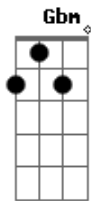

Solo G A Bm Gbm G D

O meu coração, sempre dará,
Toda glória a Ti Senhor.

Acordes

© ukulele-chords.com

© ukulele-chords.com

© ukulele-chords.com

© ukulele-chords.com

© ukulele-chords.com