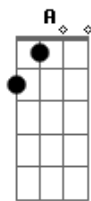

Solo G A Bm Gbm G D

O meu coração, sempre dará,
Toda glória a Ti Senhor.

Acordes

© ukulele-chords.com

© ukulele-chords.com

© ukulele-chords.com

© ukulele-chords.com

© ukulele-chords.com