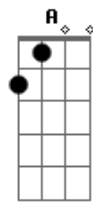

E B7 Dbm B7 Dbm A Gbm B7 Em
Com longos dias saciá-lo-ei, e a Minha salvação lhe mostrarei.

Acordes

© ukulele-chords.com

© ukulele-chords.com

© ukulele-chords.com

© ukulele-chords.com

© ukulele-chords.com

© ukulele-chords.com