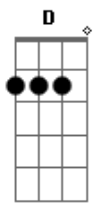

Collective Soul - The World I Know

tom:

Intro: **D**

[Riff 1]

[Riff 2]

Bm
D **G** **Bm**
Has our conscience shown?
D **G** **Bm**
Has the sweet breeze blown?
D **G** **Bm**
Has all the kindness gone?
D **G**
Hope still lingers on

A
I drink myself of newfound pity, sitting alone in New York
City
G
And I don't know why

Bm
D **G** **Bm**
Are we listening
D **G** **Bm**
To hymns of offering?
D **G** **Bm**
Have we eyes to see
D **G** **Bm**
That love is gathering

A
All the words that I've been reading, have now started the act
of bleeding [Final] **D G D G**

G
Into one... Into one
D **A**
So I walk up on high
G
And I step to the edge
D (D D Dadd9 D)
To see my world below
D **A**
And I laugh at myself
C
As the tears roll down
G
'Cause it's the world I know
It's the world I know
(**Bm D G**)

A
I drink myself of newfound pity, sitting alone in New York
City
G
And I don't know why
D **A**
So I walk up on high
G
And I step to the edge
D D D Dadd9 D
To see my world below
D **A**
And I laugh at myself
C
As the tears roll down
G
'Cause it's the world I know
It's the world I know

Acordes

© ukulele-chords.com