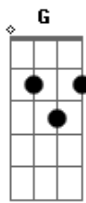

Colin & Caroline - More Than Gravity

Tom: D

Riff 1

```

D      D
E|-----|
B|---3---3---3---3---|
G|---2---2---2---2---|
D|-2p0---0---4p0---0---|
A|-----|
E|-----|
    
```

Riff 2

```

Bm7  D D D
E|-----|
B|---3---3---3---3---|
G|---2---2---2---2---|
D|---0---2---0---|
A|-0h2-----|
E|-----|
    
```

Riff 3

```

D
E|-----|
B|---3---3---3---3---|
G|---2---2---2---2---|
D|---0---0---0---0---|
A|-----|
E|-----|
    
```

Intro: Riff 1 e 2

```

Bm7 D D D
Bm7 D D D
D
    
```

D D D
 There's not a simple explanation
 D (D)
 For the things that I feel
 D
 There's no one word to tell you
 D D D
 Why I do the things that I do

[Riff 2] [Riff 1]

```

Bm7 D D D Bm7 D D D (D)
I don't need you, I just want you
Bm7 D D D Bm7 D D D (D)
I can't love you, I'm too scared to
    
```

[Riff 1]

D D D
 It's not a trick that's up my sleeve
 D (D)
 It's just the heart inside me
 D D D
 And I spent so much time fighting the man
 D (D)
 That I am trying to be

[Final] Riff 1 (x2) Riff 2

Riff 4

```

E|-----|
B|---3---3---3---3---|
G|---2---2---2---2---|
D|-4---0---0---0---|
A|-----0h2-----|
E|-----|
    
```

Acordes

© ukulele-chords.com

© ukulele-chords.com

© ukulele-chords.com