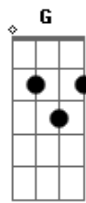

Colin & Caroline - More Than Gravity

Tom: D

Riff 1

```

D      D
E|-----|
B|---3---3---3---3---|
G|---2---2---2---2---|
D|-2p0---0---4p0---0---|
A|-----|
E|-----|
    
```

Riff 2

```

Bm7  D D D
E|-----|
B|---3---3---3---3---|
G|---2---2---2---2---|
D|---0---2---0---|
A|-0h2-----|
E|-----|
    
```

Riff 3

```

D
E|-----|
B|---3---3---3---3---|
G|---2---2---2---2---|
D|---0---0---0---0---|
A|-----|
E|-----|
    
```

Intro: Riff 1 e 2

```

Bm7 D D D
Bm7 D D D
D
    
```

D D D
There's not a simple explanation
D D (D)
For the things that I feel
D D
There's no one word to tell you
D D D D
Why I do the things that I do

[Riff 2] [Riff 1]

```

Bm7 D D D Bm7 D D D (D)
I don't need you, I just want you
Bm7 D D D Bm7 D D D (D)
I can't love you, I'm too scared to
    
```

[Riff 1]

D D D
It's not a trick that's up my sleeve
D D (D)
It's just the heart inside me
D D D D
And I spent so much time fighting the man
D D (D)
That I am trying to be

[Final] Riff 1 (x2) Riff 2

Riff 4
E|-----|
B|---3---3---3---3---|
G|---2---2---2---2---|
D|-4---0---0---0---|
A|-----0h2-----|
E|-----|

Acordes

© ukulele-chords.com

© ukulele-chords.com

© ukulele-chords.com