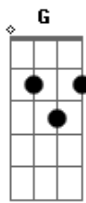

# Colin & Caroline - More Than Gravity

Tom: D

Riff 1

```

D      D
E|-----|
B|---3---3---3---3---|
G|---2---2---2---2---|
D|-2p0---0---4p0---0---|
A|-----|
E|-----|
    
```

Riff 2

```

Bm7  D D D
E|-----|
B|---3---3---3---3---|
G|---2---2---2---2---|
D|---0---2---0---|
A|-0h2-----|
E|-----|
    
```

Riff 3

```

D
E|-----|
B|---3---3---3---3---|
G|---2---2---2---2---|
D|---0---0---0---0---|
A|-----|
E|-----|
    
```

Intro: Riff 1 e 2

```

Bm7 D D D
Bm7 D D D
D
    
```

D D D  
 There's not a simple explanation  
 D (D)  
 For the things that I feel  
 D  
 There's no one word to tell you  
 D D D  
 Why I do the things that I do

[Riff 2] [Riff 1]

```

Bm7 D D D Bm7 D D D (D)
I don't need you, I just want you
Bm7 D D D Bm7 D D D (D)
I can't love you, I'm too scared to
    
```

[Riff 1]

D D D  
 It's not a trick that's up my sleeve  
 D (D)  
 It's just the heart inside me  
 D D D  
 And I spent so much time fighting the man  
 D (D)  
 That I am trying to be

G  
 But I got more than gravity pulling me  
 A  
 I got more than gravity pulling me in

[Final] Riff 1 (x2) Riff 2

Riff 4

```

E|-----|
B|---3---3---3---3---|
G|---2---2---2---2---|
D|-4---0---0---0---|
A|-----0h2-----|
E|-----|
    
```