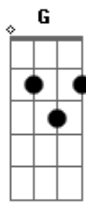

Colin & Caroline - More Than Gravity

Tom: D

Riff 1

```

D      D
E|-----|
B|---3---3---3---3---|
G|---2---2---2---2---|
D|-2p0---0---4p0---0---|
A|-----|
E|-----|
    
```

Riff 2

```

Bm7  D D D
E|-----|
B|---3---3---3---3---|
G|---2---2---2---2---|
D|---0---2---0---0---|
A|-0h2-----|
E|-----|
    
```

Riff 3

```

D
E|-----|
B|---3---3---3---3---|
G|---2---2---2---2---|
D|---0---0---0---0---|
A|-----|
E|-----|
    
```

Intro: Riff 1 e 2

```

Bm7 D D D
Bm7 D D D
D
    
```

D D D
 There's not a simple explanation
 D (D)
 For the things that I feel
 D
 There's no one word to tell you
 D D D
 Why I do the things that I do

[Riff 2] [Riff 1]

```

Bm7 D D D Bm7 D D D (D)
I don't need you, I just want you
Bm7 D D D Bm7 D D D (D)
I can't love you, I'm too scared to
    
```

[Riff 1]

D D D
 It's not a trick that's up my sleeve
 D (D)
 It's just the heart inside me
 D D D
 And I spent so much time fighting the man
 D (D)
 That I am trying to be

[Final] Riff 1 (x2) Riff 2

Riff 4
 E|-----|
 B|---3---3---3---3---|
 G|---2---2---2---2---|
 D|-4---0---0---0---|
 A|-----0h2-----|
 E|-----|

Acordes

© ukulele-chords.com

© ukulele-chords.com

© ukulele-chords.com