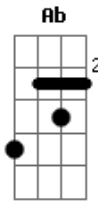

© ukulele-chords.com