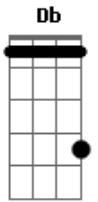

Coletivo Nosso Novo Som - Eyes Closed

Tom: D

m [Intro] G CM7
G CM7

G CM7
Hey mama, can't you see what I am afraid of?
G CM7 Db
Hey you girl, won't you take me to my criddle?

Dm G
Every morning I wake up, but I still can see the shadows baby
Dm G
G

G Ab Am
It's your heart that's talking now will you listen with your eyes closed?

Acordes

© ukulele-chords.com

© ukulele-chords.com

© ukulele-chords.com

© ukulele-chords.com

© ukulele-chords.com

© ukulele-chords.com