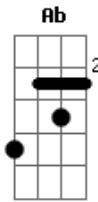

Coletivo Nosso Novo Som - Eyes Closed

Tom: D

m [Intro] G CM7
G CM7

G CM7
Hey mama, can't you see what I am afraid of?
G CM7 Db
Hey you girl, won't you take me to my criddle?

Dm G
Every morning I wake up, but I still can see the shadows baby
Dm G
G

G Ab Am
It's your heart that's talking now will you listen with your eyes closed?

Acordes

© ukulele-chords.com

© ukulele-chords.com

© ukulele-chords.com

© ukulele-chords.com

© ukulele-chords.com

© ukulele-chords.com