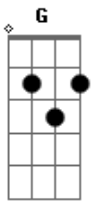

Coletivo Nosso Novo Som - Eyes Closed

Tom: D

m [Intro] G CM7
G CM7

G CM7
Hey mama, can't you see what I am afraid of?
G CM7 Db
Hey you girl, won't you take me to my criddle?

Dm G
Every morning I wake up, but I still can see the shadows baby
Dm G
G

Walking up and down the streets, would you ever set them free?

G CM7
Hey you Sr, do you know what's like to be hungry?
G CM7

Db
Hey you Ma'am, what you're wearing used to live and run?

Dm G Am
It's so easy to find God, but it's hard to keep an open mind.
Dm G Am

G Ab Am
It's your heart that's talking now will you listen with your eyes closed?

Acordes

© ukulele-chords.com

© ukulele-chords.com

© ukulele-chords.com

© ukulele-chords.com

© ukulele-chords.com

© ukulele-chords.com