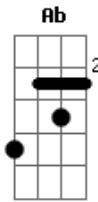

Coletivo Nosso Novo Som - Eyes Closed

Tom: D

m [Intro] G CM7
G CM7

G CM7
Hey mama, can't you see what I am afraid of?
G CM7 Db
Hey you girl, won't you take me to my criddle?

Dm G
Every morning I wake up, but I still can see the shadows baby
Dm G
G

G Ab Am
It's your heart that's talking now will you listen with your
eyes closed?

Acordes

© ukulele-chords.com

© ukulele-chords.com

© ukulele-chords.com

© ukulele-chords.com

© ukulele-chords.com

© ukulele-chords.com