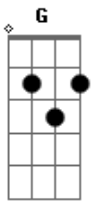

Coletivo Nosso Novo Som - Eyes Closed

Tom: D

m [Intro] G CM7
G CM7

G CM7
Hey mama, can't you see what I am afraid of?
G CM7 Db
Hey you girl, won't you take me to my criddle?

Dm G
Every morning I wake up, but I still can see the shadows baby
Dm G
G

Walking up and down the streets, would you ever set them free?

G CM7
Hey you Sr, do you know what's like to be hungry?
G CM7

Db
Hey you Ma'am, what you're wearing used to live and run?

Dm G Am
It's so easy to find God, but it's hard to keep an open mind.
Dm G Am

G Ab Am
It's your heart that's talking now will you listen with your
eyes closed?

Acordes

© ukulele-chords.com

© ukulele-chords.com

© ukulele-chords.com

© ukulele-chords.com

© ukulele-chords.com

© ukulele-chords.com