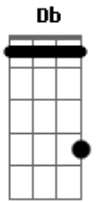

# Coletivo Nosso Novo Som - Eyes Closed

Tom: D

m [Intro] G CM7  
G CM7

G CM7  
Hey mama, can't you see what I am afraid of?  
G CM7 Db  
Hey you girl, won't you take me to my criddle?

Dm G  
Every morning I wake up, but I still can see the shadows baby  
Dm G  
G

G Ab Am  
It's your heart that's talking now will you listen with your eyes closed?