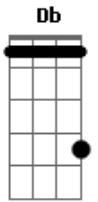

Coletivo Nosso Novo Som - Eyes Closed

Tom: D

m [Intro] G CM7
G CM7

G CM7
Hey mama, can't you see what I am afraid of?
G CM7 Db
Hey you girl, won't you take me to my criddle?

Dm G
Every morning I wake up, but I still can see the shadows baby
Dm G
G

G Ab Am
It's your heart that's talking now will you listen with your
eyes closed?

Acordes

© ukulele-chords.com

© ukulele-chords.com

© ukulele-chords.com

© ukulele-chords.com

© ukulele-chords.com

© ukulele-chords.com