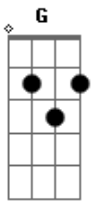

© ukulele-chords.com