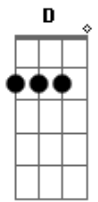

Coletivo Nosso Novo Som - Eyes Closed

Tom: D

m [Intro] G CM7
G CM7

G CM7
Hey mama, can't you see what I am afraid of?
G CM7 Db
Hey you girl, won't you take me to my criddle?

Dm G
Every morning I wake up, but I still can see the shadows baby
Dm G
G

Walking up and down the streets, would you ever set them free?

G CM7
Hey you Sr, do you know what's like to be hungry?
G CM7

Db
Hey you Ma'am, what you're wearing used to live and run?

Dm G Am
It's so easy to find God, but it's hard to keep an open mind.
Dm G Am

G Ab Am
It's your heart that's talking now will you listen with your eyes closed?

Acordes

© ukulele-chords.com