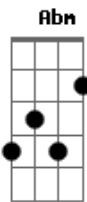

© ukulele-chords.com