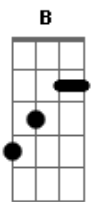

© ukulele-chords.com