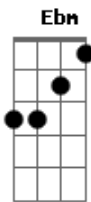

Coldplay - White Shadows

Tom: Db

Intro: Abm

Abm B Ebm Dbm
When I was a young boy I tried to listen
Abm B Ebm
And I wanna feel like that
Abm B Ebm Dbm
Little white shadows that sparkle and glisten
Abm B Ebm
I'm part of a system plan

Abm B Ebm Dbm
Do you ever feel like there's something missing?
Abm B Ebm
Things you'll never understand
Abm B Ebm Dbm
Little white shadows that blink in the distance
Abm B Ebm
Part of a system plan

(bridge)

E Dbm
When all our fears are waking up
E Dbm
All the space they're taking up
E Dbm
I said I cannot hear you, you're breaking up
E Dbm
Ohhhh...

chorus:

Abm E
Maybe you get what you wanted
B Ebm
Maybe you stumbled upon it
Abm E
Everything you ever wanted
B Ebm

In a permanent state

Abm E
Maybe you'll know when you see it
B Ebm
Maybe if you say it, you mean it
Abm E
When you find that you keep it
B Ebm
In a permanent state
A permanent state

(same chord progression)

Abm B
When I was a young boy
Ebm Dbm
I tried to listen
Abm B Ebm
Don't you wanna feel like that
Abm B
We're part of the human race
and
Ebm Dbm
All of the stars and outer space
Abm B Ebm
We're part of the system plan

(bridge)

(chorus)

(Abm E B Ebm) (2x)

Abm E
I swear I'm only seeing faces
Tired of the human races
B Ebm
Oh, answer now is what I need...

Abm E
See it in a new sun rising

See it breaking on your horizon
B Ebm Abm
Oh, come on love, stay with me...

Acordes

© ukulele-chords.com

© ukulele-chords.com

© ukulele-chords.com

© ukulele-chords.com

© ukulele-chords.com

© ukulele-chords.com