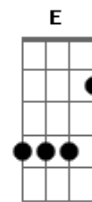

© ukulele-chords.com