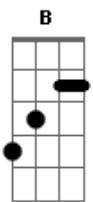

© ukulele-chords.com