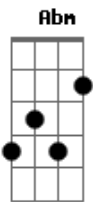

© ukulele-chords.com