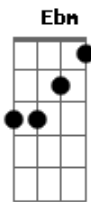

Coldplay - White Shadows

Tom: Db

Intro: Abm

Abm B Ebm Dbm
When I was a young boy I tried to listen
Abm B Ebm
And I wanna feel like that
Abm B Ebm Dbm
Little white shadows that sparkle and glisten
Abm B Ebm
I'm part of a system plan

Abm B Ebm Dbm
Do you ever feel like there's something missing?
Abm B Ebm
Things you'll never understand
Abm B Ebm Dbm
Little white shadows that blink in the distance
Abm B Ebm
Part of a system plan

(bridge)

E Dbm
When all our fears are waking up
E Dbm
All the space they're taking up
E Dbm
I said I cannot hear you, you're breaking up
E Dbm
Ohhhh...

chorus:

Abm E
Maybe you get what you wanted
B Ebm
Maybe you stumbled upon it
Abm E
Everything you ever wanted
B Ebm

In a permanent state

Abm E
Maybe you'll know when you see it
B Ebm
Maybe if you say it, you mean it
Abm E
When you find that you keep it
B Ebm
In a permanent state
A permanent state

(same chord progression)

Abm B
When I was a young boy
Ebm Dbm
I tried to listen
Abm B Ebm
Don't you wanna feel like that
Abm B
We're part of the human race
and
Ebm Dbm
All of the stars and outer space
Abm B Ebm
We're part of the system plan

(bridge)
(chorus)

(Abm E B Ebm) (2x)

Abm E
I swear I'm only seeing faces
Tired of the human races
B Ebm
Oh, answer now is what I need...

Abm E
See it in a new sun rising

See it breaking on your horizon
B Ebm Abm
Oh, come on love, stay with me...

Acordes

© ukulele-chords.com

© ukulele-chords.com

© ukulele-chords.com

© ukulele-chords.com

© ukulele-chords.com

© ukulele-chords.com