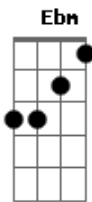

Coldplay - White Shadows

Tom: Db

Intro: Abm

Abm B Ebm Dbm
When I was a young boy I tried to listen
Abm B Ebm
And I wanna feel like that
Abm B Ebm Dbm
Little white shadows that sparkle and glisten
Abm B Ebm
I'm part of a system plan

Abm B Ebm Dbm
Do you ever feel like there's something missing?
Abm B Ebm
Things you'll never understand
Abm B Ebm Dbm
Little white shadows that blink in the distance
Abm B Ebm
Part of a system plan

(bridge)

E Dbm
When all our fears are waking up
E Dbm
All the space they're taking up
E Dbm
I said I cannot hear you, you're breaking up
E Dbm
Ohhhh...

chorus:

Abm E
Maybe you get what you wanted
B Ebm
Maybe you stumbled upon it
Abm E
Everything you ever wanted
B Ebm

In a permanent state

Abm E
Maybe you'll know when you see it
B Ebm
Maybe if you say it, you mean it
Abm E
When you find that you keep it
B Ebm
In a permanent state
A permanent state

(same chord progression)

Abm B
When I was a young boy
Ebm Dbm
I tried to listen
Abm B Ebm
Don't you wanna feel like that
Abm B
We're part of the human race
and
Ebm Dbm
All of the stars and outer space
Abm B Ebm
We're part of the system plan

(bridge)

(chorus)

(Abm E B Ebm) (2x)

Abm E
I swear I'm only seeing faces
Tired of the human races
B Ebm
Oh, answer now is what I need...

Abm E
See it in a new sun rising

See it breaking on your horizon
B Ebm Abm
Oh, come on love, stay with me...

Acordes

© ukulele-chords.com

© ukulele-chords.com

© ukulele-chords.com

© ukulele-chords.com

© ukulele-chords.com

© ukulele-chords.com