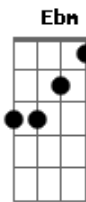

© ukulele-chords.com