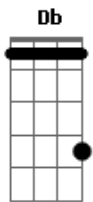

Coldplay - White Shadows

Tom: Db

Intro: Abm

Abm B Ebm Dbm
When I was a young boy I tried to listen
Abm B Ebm
And I wanna feel like that
Abm B Ebm Dbm
Little white shadows that sparkle and glisten
Abm B Ebm
I'm part of a system plan

Abm B Ebm Dbm
Do you ever feel like there's something missing?
Abm B Ebm
Things you'll never understand
Abm B Ebm Dbm
Little white shadows that blink in the distance
Abm B Ebm
Part of a system plan

(bridge)

E Dbm
When all our fears are waking up
E Dbm
All the space they're taking up
E Dbm
I said I cannot hear you, you're breaking up
E Dbm
Ohhhh...

chorus:

Abm E
Maybe you get what you wanted
B Ebm
Maybe you stumbled upon it
Abm E
Everything you ever wanted
B Ebm

In a permanent state

Abm E
Maybe you'll know when you see it
B Ebm
Maybe if you say it, you mean it
Abm E
When you find that you keep it
B Ebm
In a permanent state
A permanent state

(same chord progression)

Abm B
When I was a young boy
Ebm Dbm
I tried to listen
Abm B Ebm
Don't you wanna feel like that
Abm B
We're part of the human race
and
Ebm Dbm
All of the stars and outer space
Abm B Ebm
We're part of the system plan

(bridge)

(chorus)

(Abm E B Ebm) (2x)

Abm E
I swear I'm only seeing faces
Tired of the human races
B Ebm
Oh, answer now is what I need...

Abm E
See it in a new sun rising

See it breaking on your horizon
B Ebm Abm
Oh, come on love, stay with me...

Acordes

© ukulele-chords.com