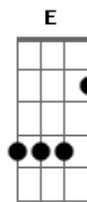

© ukulele-chords.com