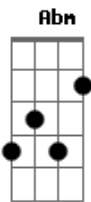

© ukulele-chords.com