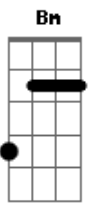

© ukulele-chords.com