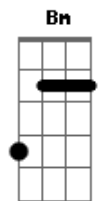

© ukulele-chords.com