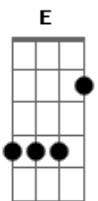

© ukulele-chords.com