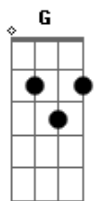

© ukulele-chords.com