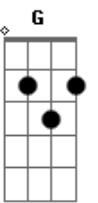

© ukulele-chords.com