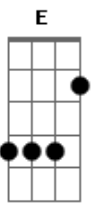

© ukulele-chords.com