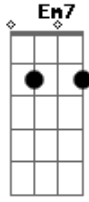

© ukulele-chords.com