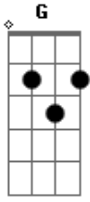

© ukulele-chords.com