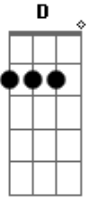

© ukulele-chords.com