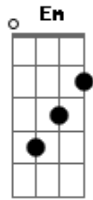

© ukulele-chords.com