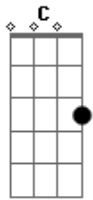

Coldplay - U.F.O.

Tom: C

Intro: Em D G

Lord I don't know which way I am going
Which way the river's gonna flow
It just seems that up stream, I keep rowing
Still got such a long way to go
Still got such a long way to go

And that light, hit's your eye

I know, I swear, we'll find somewhere
The streets are paved with gold
Bullets fly, split the sky
But that's all right, sometimes, sunlight
Comes streaming through the holes
Oooohh
C2 Oooohh
Oooohh
Oooohh
Oooohh

Acordes

© ukulele-chords.com