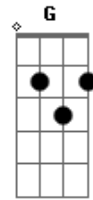

© ukulele-chords.com