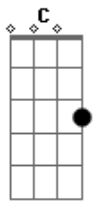

Coldplay - U.F.O.

Tom: C

Intro: Em7 D G

Lord I don't know which way I am going
Which way the river's gonna flow
It just seems that up stream, I keep rowing
Still got such a long way to go
Still got such a long way to go

And that light, hit's your eye

I know, I swear, we'll find somewhere
The streets are paved with gold
Bullets fly, split the sky
But that's all right, sometimes, sunlight
Comes streaming through the holes
Oooohhh
Oooohhh
Oooohhh
Oooohhh

Acordes

© ukulele-chords.com