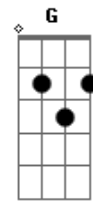

© ukulele-chords.com