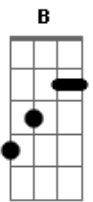

Coldplay - True Love

Tom: B
Intro: Gb

Gb Ebm
For a second, I was in control
Bbm Dbm
I had it once, I lost it though
Abm Ebm Bbm Db
And all along the fire below would rise

Gb Ebm
And I wish you could have let me know
Bbm Dbm
What's really going on below
Abm Ebm
I've lost you now, you let me go
Bbm Db
But one last time

Gb Ebm
Tell me you love me
B Bbm
If you don't then lie
Db Gb
Oh, lie to me
(Gb Ebm Bbm Dbm Abm Ebm Bbm Db)

Gb Ebm
Remember once upon a time
Bbm Dbm
when I was yours and you were blind

Abm Ebm
The fire would sparkle in your eyes
Bbm Db
And mi_____ine

Gb Ebm
Tell me you love me
B Bbm
If you don't then lie
Db Gb
Oh, lie to me

Gb Ebm
Just tell me you love me
B Gb
If you don't then lie
Bbm Db Ebm
Oh, lie to me

B Gb
If you don't then lie
Bbm Db Ebm
Oh, lie to me
(Ebm)

B Abm Ebm Db B
Call it true call it true love
B Abm Ebm Db B Abm Gb
Call it true call it true love Aaaaah...

(Gb Ebm Bbm Dbm Abm Ebm Bbm Db) até o final
SOL0:

Acordes

© ukulele-chords.com