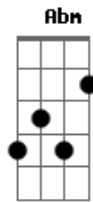

© ukulele-chords.com