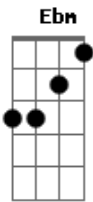

© ukulele-chords.com