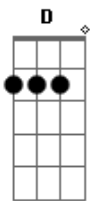

Coldplay - Til Kingdom Come

Tom: C

Afinação: CACGBE

C C D Em7 F G A

Intro: C

C D Em7 D C
Steal my heart and hold my tongue
C D Em7 D C
I feel my time, my time has come
C D Em7 D C
Let me in, unlock the door
G Em7 F D Em7 C C
I ne_ver felt this way be_fore

A F C
And the wheels just keep on turning
A F C
The drummer begins to drum
A F C
I don't know which way I'm going
F G C
I don't know which way I've come

C D Em7
Em7 D C

C D Em7 D C
Hold my head inside your hands
C D Em7 D C
I need someone who understands
C D Em7 D C
I need someone, someone who hears
G Em7 F D Em7 C C
For you I've wai_ted all these years
F C

For you I'd wait 'til kingdom come
F C
Until my day, my day is done
F A
And say you'll come and set me free
G F C
Just say you'll wait you'll wait for me

C D Em7
Em7 D C

C D Em7 D C
In your tears and in your blood
C D Em7 D C
In your fire and in your flood
C D Em7 D C
I heard you laugh, I heard you sing
G Em7 F D Em7 C C
I wouldn't change a sin_gle thing

A F C
And the wheels just keep on turning
A F C
The drummer begins to drum
A F C
I don't know which way I'm going
F G C
I don't know which way I've come

F C
For you I'd wait 'til kingdom come
F C
Until my day, my day is done
F A
And say you'll come and set me free
G F C
Just say you'll wait you'll wait for me
G F C
Just say you'll wait you'll wait for me
G F C
Just say you'll wait you'll wait for me

Acordes