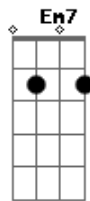

© ukulele-chords.com