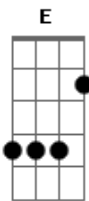

© ukulele-chords.com