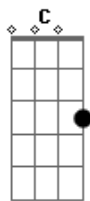

© ukulele-chords.com