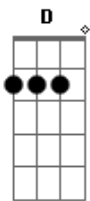

Coldplay - Til Kingdom Come

Tom: C

Afinação: CACGBE

C C D Em7 F G A

Intro: C

C D Em7 D C
Steal my heart and hold my tongue
C D Em7 D C
I feel my time, my time has come
C D Em7 D C
Let me in, unlock the door
G Em7 F D Em7 C C
I ne__ver felt this way be__fore

A F C
And the wheels just keep on turning
A F C
The drummer begins to drum
A F C
I don't know which way I'm going
F G C
I don't know which way I've come

C D Em7
Em7 D C

C D Em7 D C
Hold my head inside your hands
C D Em7 D C
I need someone who understands
C D Em7 D C
I need someone, someone who hears
G Em7 F D Em7 C C
For you I've wai__ted all these years

F C

For you I'd wait 'til kingdom come
F C
Until my day, my day is done
F A
And say you'll come and set me free
G F C
Just say you'll wait you'll wait for me

C D Em7
Em7 D C

C D Em7 D C
In your tears and in your blood
C D Em7 D C
In your fire and in your flood
C D Em7 D C
I heard you laugh, I heard you sing
G Em7 F D Em7 C C
I wouldn't change a sin__gle thing

A F C
And the wheels just keep on turning
A F C
The drummer begins to drum
A F C
I don't know which way I'm going
F G C
I don't know which way I've come

F C
For you I'd wait 'til kingdom come
F C
Until my day, my day is done
F A
And say you'll come and set me free
G F C
Just say you'll wait you'll wait for me
G F C
Just say you'll wait you'll wait for me
G F C
Just say you'll wait you'll wait for me

Acordes