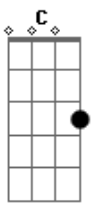

Coldplay - Things I Dont Understand

Tom: C

(intro)

(chords) (C Em Am Em F Dm Am Am) (2x)
(F Dm Am Am)

(lead guitar)

(verse)

C Em Am Em F Dm Am Am
How tides control the sea and what becomes of me
F Dm Am Am
How little things can slip out of your hand
C Em Am Em
How often people change no two remain the same
F Dm Am Am
Why things don't always turn out as you planned
F Dm Am Am
These are things that i don't understand
F Dm Am Am
Yeah these are things that i don't understand

(chorus 1)

Dm Em
I can't (and i can't) decide
Am F
Wrong (oh my wrong) from right
Dm Em
Day (oh my day) from night
Am F
Dark (oh my dark) from light
Dm Em Am Em
I love (but i love) this life

(lead guitar)

1/16 notes

(interlude)

(chords) (C Em Am Em F Dm Am Am)
(F Dm Am Am)

(verse)

C Em Am Em
How infinite is space and who decides your fate
F Dm Am Am
Why everything will dissolve into sand
C Em Am Em
How to avoid defeat where truth and fiction meet
F Dm Am Am
Why nothing ever turns out as you planned
F Dm Am Am
These are things that i don't understand
F Dm Am Am
Yeah these are things that i don't understand

(chorus 2)

Dm Em
I can't (and i can't) decide
Am F
Wrong (oh my wrong) from right
Dm Em
Day (oh my day) from night
Am F
Dark (oh my dark) from light
Dm Em Am
I love (but i love) this life

(lead guitar same as chorus 1)

(outro)

(chords) (C Em Am Em F Dm Am Am) (2x)
(F Dm Am Am)

(lead guitar 2x)

(intro bass riff repeats for a few bars to end the song)

Acordes

© ukulele-chords.com