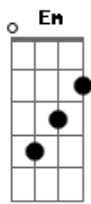

(chorus 1)

Dm Em
I can't (and i can't) decide
Am F
Wrong (oh my wrong) from right
Dm Em
Day (oh my day) from night
Am F
Dark (oh my dark) from light
Dm Em Am Em
I love (but i love) this life

(lead guitar)

(chorus 2)

Dm Em
I can't (and i can't) decide
Am F
Wrong (oh my wrong) from right
Dm Em
Day (oh my day) from night
Am F
Dark (oh my dark) from light
Dm Em Am
I love (but i love) this life

(lead guitar same as chorus 1)

(outro)

(chords) (C Em Am Em F Dm Am Am) (2x)
(F Dm Am Am)

(lead guitar 2x)

(intro bass riff repeats for a few bars to end the song)

Acordes

© ukulele-chords.com

© ukulele-chords.com

© ukulele-chords.com