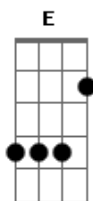

© ukulele-chords.com