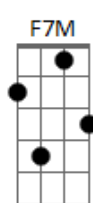

© ukulele-chords.com

© ukulele-chords.com