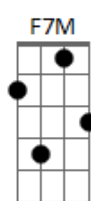

Coldplay - The Scientist

Tom: Db

(com acordes na forma de Capotraste na 1ª casa Intro:

Dbm A
Come up to meet you,
E
Tell you I'm sorry,
E Dbm
You don't know how lovely you are

A
I had to find you,
E
Tell you I need you,
E Dbm
Tell you I'll set you apart

A
Running in circles,
E
Chasing tails,
F A
coming back as we are

E
Nobody said it was easy,
E A
It's such a shame for us to part
E
Nobody said it was easy,
E7M F C
No one ever said it would be this hard
E
I'm going back to the start

(E A E)
(Dbm A E)

Dbm A E
oh - 000-00-00-00-000
Dbm A E
oh - 000-00-00-00-000
Dbm A E
oh - 000-00-00-00-000
Dbm A E
oh - 000-00-00-00-000

Acordes

© ukulele-chords.com

© ukulele-chords.com

© ukulele-chords.com