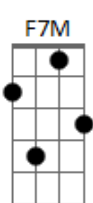

© ukulele-chords.com