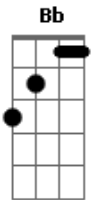

© ukulele-chords.com