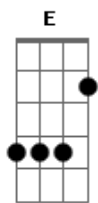

© ukulele-chords.com