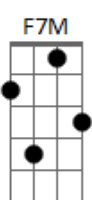

© ukulele-chords.com