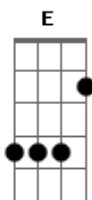

© ukulele-chords.com