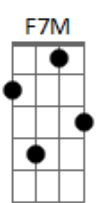

Coldplay - The Scientist

Tom: **Db**

(acordes na forma do tom **C**)

Capostrate na 1ª casa

Introdução:

Dm **A**
Come up to meet you,
E
Tell you I'm sorry,
E **Dm**
You don't know how lovely you are

A
I had to find you,
E
Tell you I need you,
E **Dm**
Tell you I'll set you apart

A
Running in circles,
E
Chasing tails,
F **A**
coming back as we are

E
Nobody said it was easy,
E **A**
It's such a shame for us to part
E
Nobody said it was easy,
E7M **F** **C**
No one ever said it would be this hard
E
I'm going back to the start

(**E A E**)
(**Dm A E**)

Dm **A** **E**
oh - 000-00-00-00-000
Dm **A** **E**
oh - 000-00-00-00-000
Dm **A** **E**
oh - 000-00-00-00-000
Dm **A** **E**
oh - 000-00-00-00-000

Acordes

© ukulele-chords.com

© ukulele-chords.com