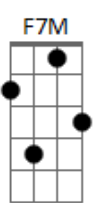

Coldplay - The Scientist

Tom: Db

(acordes na forma do tom C)
 Capotraste na 1ª casa
 Introdução:

Dm A
 Come up to meet you,
 E
 Tell you I'm sorry,
 E Dm
 You don't know how lovely you are

A
 I had to find you,
 E
 Tell you I need you,
 E Dm
 Tell you I'll set you apart

A
 Running in circles,
 E
 Chasing tails,
 F A
 coming back as we are

E
 Nobody said it was easy,
 E A
 It's such a shame for us to part
 E
 Nobody said it was easy,
 E7M F C
 No one ever said it would be this hard
 E
 I'm going back to the start

(E A E)
 (Dm A E)

Dm A E
 oh - 000-00-00-00-000
 Dm A E
 oh - 000-00-00-00-000
 Dm A E
 oh - 000-00-00-00-000
 Dm A E
 oh - 000-00-00-00-000

Acordes

© ukulele-chords.com

© ukulele-chords.com

© ukulele-chords.com