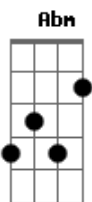

Coldplay - Swallowed In The Sea

Tom: B

B Gb
You cut me down a tree
E B
And brought it back to me
Gb E
And that's what made me see
B
Where I was going wrong

B Gb
You put me on a shelf
E B
And kept me for yourself
Gb E
I can only blame myself
B
You can only blame me

E B
And I could write a song
Abm Gb
A hundred miles long
E B
Well, that's where I belong
Gb
And you belong with me

E B
And I could write it down
Abm Gb
Or spread it all around
E B
Get lost and then get found
Gb
Or swallowed in the sea

E B
And I could write a book
Abm Gb
The one they'll say that shook

E B
The world and then it took
Gb
It took it back from me

E B
And I could write it down
Abm Gb
And spread it all around
E B
Get lost and then get found
Gb
And you'll come back to me
E B
Not swallowed in the sea
Oohhhhh Ahhhhhh

Abm Gb
You belong with me
E B
Not swallowed in the sea
Abm Gb
Yeah, you belong with me
E B
Not swallowed in the sea

Acordes

© ukulele-chords.com

© ukulele-chords.com

© ukulele-chords.com

© ukulele-chords.com