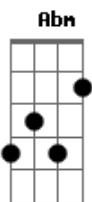

© ukulele-chords.com