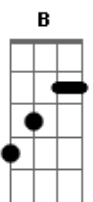

B Gb
You put me on a shelf
E B
And kept me for yourself
Gb E
I can only blame myself
B
You can only blame me

E B
And I could write a song
Abm Gb
A hundred miles long
E B
Well, that's where I belong
Gb
And you belong with me

E B
And I could write it down
Abm Gb
Or spread it all around
E B
Get lost and then get found
Gb
Or swallowed in the sea

(B)

B Gb
You put me on a line
E B
And hung me out to dry
Gb E
Darling, that's when I
B
Decided to go to see you

B Gb
You cut me down to size
E B
And opened up my eyes
Gb E
Made me realize
B
What I could not see

E B
And I could write a book
Abm Gb
The one they'll say that shook

E B
The world and then it took
Gb
It took it back from me

E B
And I could write it down
Abm Gb
And spread it all around
E B
Get lost and then get found
Gb
And you'll come back to me
E B
Not swallowed in the sea
Oohhhhh Ahhhhhh

E B
And I could write a song
Abm Gb
A hundred miles long
E B
Well that's where I belong
Gb
And you belong with me

E B
The streets you're walking on
Abm Gb
A thousand houses long
E B
Well, that's where I belong
Gb
And you belong with me

E B
Oh, what good is it to live
Abm Gb
With nothing left to give
E B
Forget but not forgive
Gb
Not loving all you see

E B
Are the streets you're walking on
Abm Gb
A thousand houses long?
E B
Well, that's where I belong
Gb
And you belong with me
E B
Not swallowed in the sea

Abm Gb
You belong with me
E B
Not swallowed in the sea
Abm Gb
Yeah, you belong with me
E B
Not swallowed in the sea

Acordes

© ukulele-chords.com