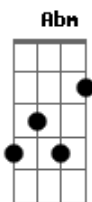

Coldplay - Swallowed In The Sea

Tom: B

B Gb
You cut me down a tree
E B
And brought it back to me
Gb E
And that's what made me see
B
Where I was going wrong

B Gb
You put me on a shelf
E B
And kept me for yourself
Gb E
I can only blame myself
B
You can only blame me

E B
And I could write a song
Abm Gb
A hundred miles long
E B
Well, that's where I belong
Gb
And you belong with me

E B
And I could write it down
Abm Gb
Or spread it all around
E B
Get lost and then get found
Gb
Or swallowed in the sea

E B
And I could write a book
Abm Gb
The one they'll say that shook

E B
The world and then it took
Gb
It took it back from me

E B
And I could write it down
Abm Gb
And spread it all around
E B
Get lost and then get found
Gb
And you'll come back to me
E B
Not swallowed in the sea
Oohhhhh Ahhhhhh

Abm Gb
You belong with me
E B
Not swallowed in the sea
Abm Gb
Yeah, you belong with me
E B
Not swallowed in the sea

Acordes

© ukulele-chords.com

© ukulele-chords.com

© ukulele-chords.com

© ukulele-chords.com