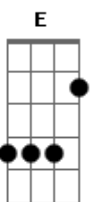

Coldplay - Swallowed In The Sea

Tom: B

B Gb
You cut me down a tree
E B
And brought it back to me
Gb E
And that's what made me see
B
Where I was going wrong

B Gb
You put me on a shelf
E B
And kept me for yourself
Gb E
I can only blame myself
B
You can only blame me

E B
And I could write a song
Abm Gb
A hundred miles long
E B
Well, that's where I belong
Gb
And you belong with me

E B
And I could write it down
Abm Gb
Or spread it all around
E B
Get lost and then get found
Gb
Or swallowed in the sea

E B
And I could write a book
Abm Gb
The one they'll say that shook

E B
The world and then it took
Gb
It took it back from me

E B
And I could write it down
Abm Gb
And spread it all around
E B
Get lost and then get found
Gb
And you'll come back to me
E B
Not swallowed in the sea
Oohhhhh Ahhhhhh

Abm Gb
You belong with me
E B
Not swallowed in the sea
Abm Gb
Yeah, you belong with me
E B
Not swallowed in the sea

Acordes

© ukulele-chords.com

© ukulele-chords.com

© ukulele-chords.com

© ukulele-chords.com