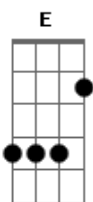

Coldplay - Swallowed In The Sea

Tom: B

B Gb
You cut me down a tree
E B
And brought it back to me
Gb E
And that's what made me see
B
Where I was going wrong

B Gb
You put me on a shelf
E B
And kept me for yourself
Gb E
I can only blame myself
B
You can only blame me

E B
And I could write a song
Abm Gb
A hundred miles long
E B
Well, that's where I belong
Gb
And you belong with me

E B
And I could write it down
Abm Gb
Or spread it all around
E B
Get lost and then get found
Gb
Or swallowed in the sea

E B
And I could write a book
Abm Gb
The one they'll say that shook

E B
The world and then it took
Gb
It took it back from me

E B
And I could write it down
Abm Gb
And spread it all around
E B
Get lost and then get found
Gb
And you'll come back to me
E B
Not swallowed in the sea
Oohhhhh Ahhhhhh

Abm Gb
You belong with me
E B
Not swallowed in the sea
Abm Gb
Yeah, you belong with me
E B
Not swallowed in the sea

Acordes

© ukulele-chords.com

© ukulele-chords.com

© ukulele-chords.com

© ukulele-chords.com