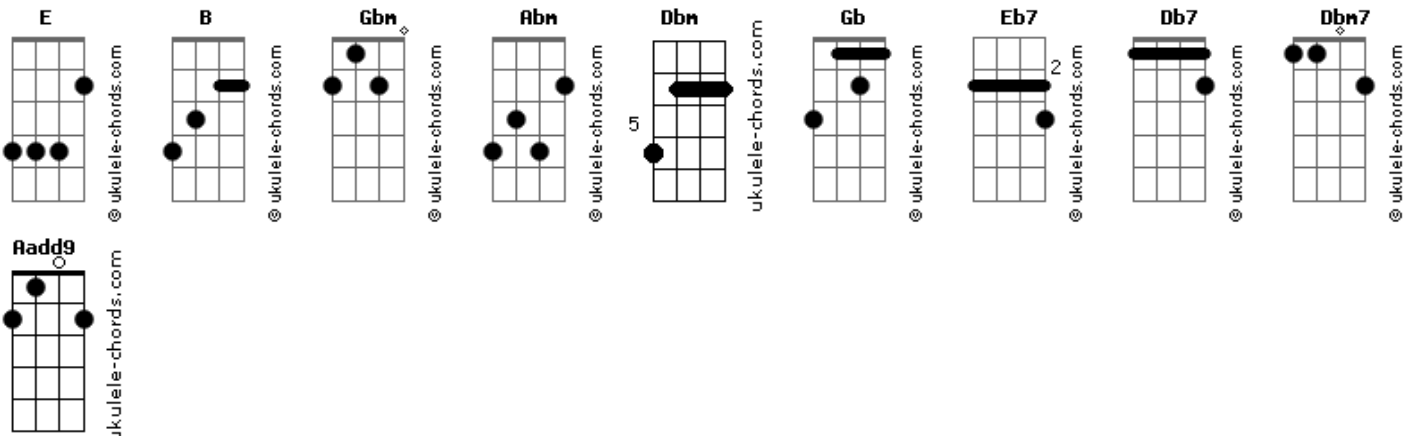

Coldplay - Shiver

tom:

Intro: B Gbm Aadd9 Abm
 B Gbm Aadd9 Abm
 B Gbm Aadd9
 Abm Aadd9 Abm

E
 So I look in your direction
 And you pay me no attention do you? B
 E
 I know you don't listen to me
 Cos you say you see straight through me
 B
 Don't you?

Dbm
 But on and on

From the moment I wake
 Gb
 To the moment I sleep
 I'll be there by your side
 Dbm
 Just you try and stop me
 I'll be waiting in line
 B
 Just to see if you care

Abm Eb7 Abm
 Oh, did you want me to change?
 Eb7 Abm
 Well I'd change for good
 Eb7 B Aadd9 Abm
 And I want you to know that you'll always get your way
 Eb7 B Db7 Dbm7
 And I wanted to say
 B Gbm Aadd9 Abm
 Don't you shiver
 B Gbm Aadd9 Abm
 Don't you shiver
 B Gbm Aadd9 Abm
 I'll sing it loud and clear
 Aadd9 Abm
 And I'll always be waiting for you

E
 So you know how much I need you
 B
 But you never even see me do you?
 B
 And is this my final chance of getting you?
 Dbm
 But on and on

Acordes

From the moment I wake
 Gb
 To the moment I sleep
 I'll be there by your side
 Dbm
 Just you try and stop me
 I'll be waiting in line
 B
 Just to see if you care
 Eb7 Abm
 Did you want me to change?
 Eb7 Abm
 Well I'd change for good
 Eb7 B Aadd9 Abm
 And I want you to know that you'll always get your way
 Eb7 B Db7 Dbm7
 And I wanted to say
 B Gbm Aadd9 Abm
 Don't you shiver
 B Gbm Aadd9 Abm
 Don't you shiver
 B Gbm Aadd9 Abm
 I'll sing it loud and clear
 Aadd9 Abm
 Yeah I'll always be waiting for you
 Aadd9 Abm
 Yeah I'll always be waiting for you
 Aadd9 Abm
 Yeah I'll always be waiting for you
 Aadd9
 For you, I will always be waiting
 B Gbm
 And it's you that I see
 Aadd9 Abm
 But you don't see me
 B Gbm
 And its you, that I hear
 Aadd9 Abm
 So loud and so clear
 B Gbm Aadd9 Abm
 I sing it loud and clear
 Aadd9 Abm
 And I'll always be waiting for you
 E
 So I look in your direction
 And you pay me no attention
 E
 And you know how much I need you
 But you never even see me