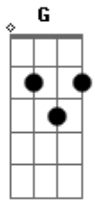

© ukulele-chords.com