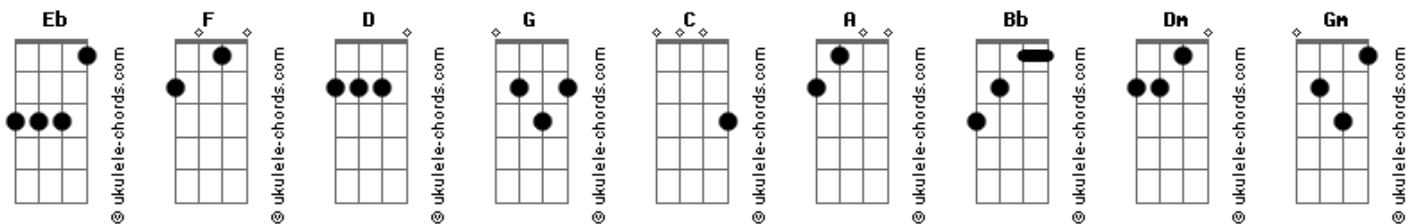

Coldplay - Paradise

tom:
Eb (forma dos acordes no tom de F)
Afinação: D G C F A D

[Intro] Bb C Dm F
Bb C Dm F
Bb C Dm F
Bb F C
Bb F C
Gm Bb F C
Gm Bb F C
Gm Bb F C
Gm Bb F C

[Verso]
Gm F
When she was just a girl
Dm C
She expected the world
Gm F
But it flew away from her reach
Dm C
So she ran away in her sleep
Gm Bb
And dreamed of para-para-paradise

[Refrão]
F C
Para-para-paradise
Gm Bb
Para-para-paradise
F C
Every time she closed her eyes
(Gm F Dm C)
(Gm F Dm C)

[Verso]
Gm F
When she was just a girl
Dm C
She expected the world
Gm F
But it flew away from her reach
Dm C
And the bullets catch in her teeth
Bb F
Life goes on it gets so heavy
F C
The wheel breaks the butterfly
Bb F
Every tear a waterfall
Bb F C
In the night the stormy night she close her eyes
Bb F C
In the night the stormy night away she flies
Gm Bb
And dream of para-para-paradise

[Ponte]
Bb F C
So lying underneath those stormy skies
Bb F C
She said oh I know the sun must set to rise
Gm Bb
This could be para-para-paradise

[Refrão]
F C
Para-para-paradise
Gm Bb
This could be para-para-paradise
F C
Oh oh ohhh oh ohhhh oh oh oh
Gm Bb
This could be para-para-paradise
F C
Para-para-paradise
Gm Bb
This could be para-para-paradise
F C
Oh oh oh oh ohhhh oh oh oh

[Solo] Gm Bb F C
Gm Bb F C

[Refrão]
Gm Bb
This could be para-para-paradise
F C
Para-para-paradise
Gm Bb
This could be para-para-paradise
F C
Oh oh oh oh ohhh oh oh oh

[Final] Bb C C Dm
Bm7

Acordes

Bb7

© ukulele-chords.com