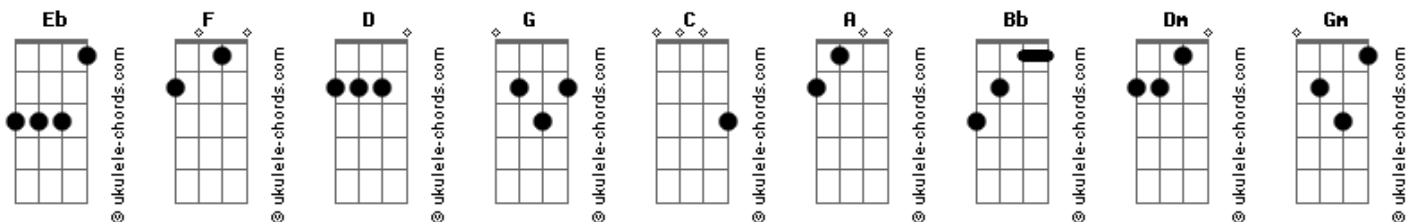

[Verso]
Gm F
When she was just a girl
Dm C
She expected the world
Gm F
But it flew away from her reach
Dm C
So she ran away in her sleep
Gm Bb
And dreamed of para-para-paradise

[Refrão]
F C
Para-para-paradise
Gm Bb
Para-para-paradise
F C
Every time she closed her eyes
(Gm F Dm C)
(Gm F Dm C)

[Verso]
Gm F
When she was just a girl
Dm C
She expected the world
Gm F
But it flew away from her reach
Dm C
And the bullets catch in her teeth
Bb F
Life goes on it gets so heavy
F C
The wheel breaks the butterfly
Bb F
Every tear a waterfall
Bb F C
In the night the stormy night she close her eyes
Bb F C
In the night the stormy night away she flies
Gm Bb
And dream of para-para-paradise

[Refrão]
F C
Para-para-paradise
Gm Bb
Para-para-paradise
F C
Oh oh ohhh oh ohhh oh ohh ohh
Gm Bb
Para-para-paradise
F C
Para-para-paradise
Gm Bb
Para-para-paradise
F C
Oh oh oh oh ohhh oh oh oh

(Bb C Dm F)
(Bb C Dm F)
(Bb C Dm F)

[Ponte]
Bb F C
So lying underneath those stormy skies
Bb F C
She said oh I know the sun must set to rise
Gm Bb
This could be para-para-paradise

[Refrão]
F C
Para-para-paradise
Gm Bb
This could be para-para-paradise
F C
Oh oh ohhh oh ohhhh oh oh oh
Gm Bb
This could be para-para-paradise
F C
Para-para-paradise
Gm Bb
This could be para-para-paradise
F C
Oh oh oh oh ohhhh oh oh oh

[Solo] Gm Bb F C
Gm Bb F C

[Refrão]
Gm Bb
This could be para-para-paradise
F C
Para-para-paradise
Gm Bb
This could be para-para-paradise
F C
Oh oh oh oh ohhh oh oh oh

[Final] Bb C C Dm
Bm7

Acordes