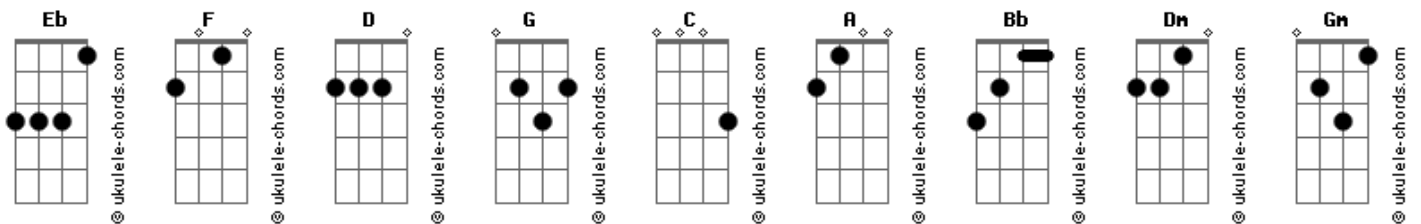

Coldplay - Paradise

tom:
Eb (forma dos acordes no tom de F)
Afinação: D G C F A D

[Intro] Bb C Dm F
Bb C Dm F
Bb C Dm F
Bb F C
Bb F C
Gm Bb F C
Gm Bb F C
Gm Bb F C
Gm Bb F C

[Verso]
Gm F
When she was just a girl
Dm C
She expected the world
Gm F
But it flew away from her reach
Dm C
So she ran away in her sleep
Gm Bb
And dreamed of para-para-paradise

[Refrão]
F C
Para-para-paradise
Gm Bb
Para-para-paradise
F C
Every time she closed her eyes
(Gm F Dm C)
(Gm F Dm C)

[Verso]
Gm F
When she was just a girl
Dm C
She expected the world
Gm F
But it flew away from her reach
Dm C
And the bullets catch in her teeth
Bb F
Life goes on it gets so heavy
F C
The wheel breaks the butterfly
Bb F
Every tear a waterfall
Bb F C
In the night the stormy night she close her eyes
Bb F C
In the night the stormy night away she flies
Gm Bb
And dream of para-para-paradise

[Ponte]
Bb F C
So lying underneath those stormy skies
Bb F C
She said oh I know the sun must set to rise
Gm Bb
This could be para-para-paradise

[Refrão]
F C
Para-para-paradise
Gm Bb
This could be para-para-paradise
F C
Oh oh ohhh oh ohhhh oh oh oh
Gm Bb
This could be para-para-paradise
F C
Para-para-paradise
Gm Bb
This could be para-para-paradise
F C
Oh oh oh oh ohhhh oh oh oh

[Solo] Gm Bb F C
Gm Bb F C

[Refrão]
Gm Bb
This could be para-para-paradise
F C
Para-para-paradise
Gm Bb
This could be para-para-paradise
F C
Oh oh oh oh ohhhh oh oh oh

[Final] Bb C C Dm
Bm7

Acordes

Bb7

© ukulele-chords.com