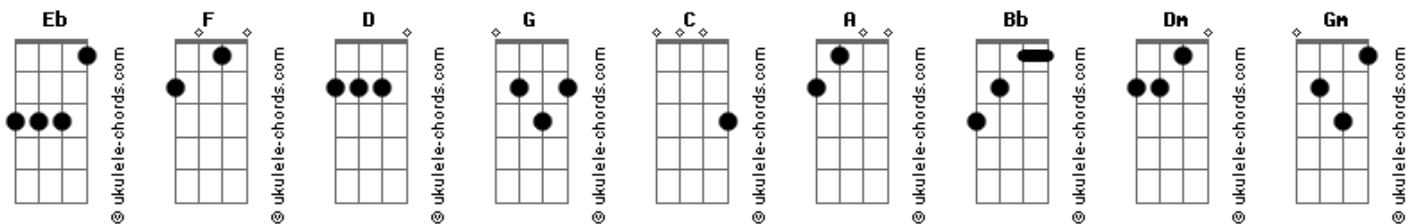

[Verso]
Gm F
When she was just a girl
Dm C
She expected the world
Gm F
But it flew away from her reach
Dm C
So she ran away in her sleep
Gm Bb
And dreamed of para-para-paradise

[Refrão]
F C
Para-para-paradise
Gm Bb
Para-para-paradise
F C
Every time she closed her eyes
(Gm F Dm C)
(Gm F Dm C)

[Verso]
Gm F
When she was just a girl
Dm C
She expected the world
Gm F
But it flew away from her reach
Dm C
And the bullets catch in her teeth
Bb F
Life goes on it gets so heavy
F C
The wheel breaks the butterfly
Bb F
Every tear a waterfall
Bb F C
In the night the stormy night she close her eyes
Bb F C
In the night the stormy night away she flies
Gm Bb
And dream of para-para-paradise

[Refrão]
F C
Para-para-paradise
Gm Bb
Para-para-paradise
F C
Oh oh ohhh oh ohhh oh ohh ohh
Gm Bb
Para-para-paradise
F C
Para-para-paradise
Gm Bb
Para-para-paradise
F C
Oh oh oh oh ohhh oh oh oh

(Bb C Dm F)
(Bb C Dm F)
(Bb C Dm F)

[Ponte]
Bb F C
So lying underneath those stormy skies
Bb F C
She said oh I know the sun must set to rise
Gm Bb
This could be para-para-paradise

[Refrão]
F C
Para-para-paradise
Gm Bb
This could be para-para-paradise
F C
Oh oh ohhh oh ohhhh oh oh oh
Gm Bb
This could be para-para-paradise
F C
Para-para-paradise
Gm Bb
This could be para-para-paradise
F C
Oh oh oh oh ohhhh oh oh oh

[Solo] Gm Bb F C
Gm Bb F C

[Refrão]
Gm Bb
This could be para-para-paradise
F C
Para-para-paradise
Gm Bb
This could be para-para-paradise
F C
Oh oh oh oh ohhhh oh oh oh

[Final] Bb C C Dm
Bm7

Acordes