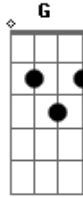

© ukulele-chords.com