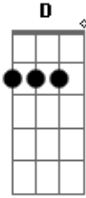

© ukulele-chords.com