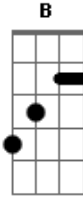

© ukulele-chords.com