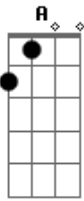

Coldplay - Parachutes

Tom: **E**

Afinação- **E A D G B E**

Toca duas vezes

In a haze, a storm haze
I'll be round I'll be loving you always
Always...

Here I am and I'll take my time
Here I am and I'll wait in the line always
Always...

Acordes

© ukulele-chords.com

© ukulele-chords.com

© ukulele-chords.com

© ukulele-chords.com

© ukulele-chords.com