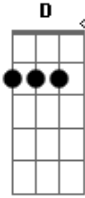

© ukulele-chords.com