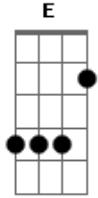

Coldplay - Parachutes

Tom: **E**

Afinação- **E A D G B E**

Toca duas vezes

In a haze, a storm haze
I'll be round I'll be loving you always
Always...

Here I am and I'll take my time
Here I am and I'll wait in the line always
Always...

Acordes

© ukulele-chords.com