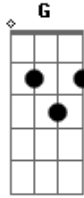

© ukulele-chords.com