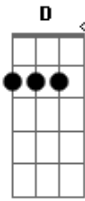

© ukulele-chords.com