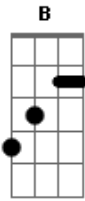

© ukulele-chords.com