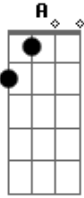

Coldplay - Parachutes

Tom: **E**

Afinação- **E A D G B E**

Toca duas vezes

In a haze, a storm haze
I'll be round I'll be loving you always
Always...

Here I am and I'll take my time
Here I am and I'll wait in the line always
Always...

Acordes

© ukulele-chords.com

© ukulele-chords.com

© ukulele-chords.com

© ukulele-chords.com

© ukulele-chords.com