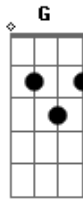

© ukulele-chords.com