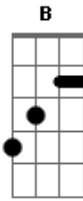

© ukulele-chords.com