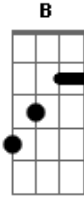

© ukulele-chords.com