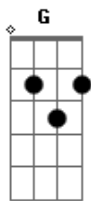

© ukulele-chords.com