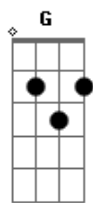

© ukulele-chords.com