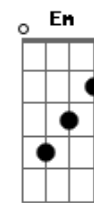

© ukulele-chords.com