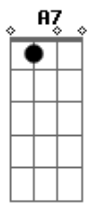

© ukulele-chords.com