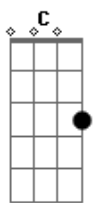

Coldplay - ONE WORLD

tom:
C

Intro: C Dm C
Dm G F C

[Primeira Parte]

Dm
Oh, one world
C
Only one world
Dm G F
Oh, one world
C
Only one world
Dm
Oh, one world
C
Only one world
Dm G F
Oh, one world
C
Only one world
Dm
Oh, one world
C
Only one world
Dm G F
Oh, one world
C
Only one
C

(C F Dm C)
(G Dm F C)
(A G Dm C)
(G F C)
(G Dm C)
(G F)

[Refrão]

In the end, it's just love
C
G

In the end, it's just love
F
Love

C
In the end, it's just love
G
In the end, it's just love
F
In the end, it's just love

[Final]

G Em
La, la, la-la-la-la-la
C G
La, la-la, la-la
G Bm
La-la, la, la-la-la-la-la
C D
La-la, la-la, la-la
G B7
La, la, la-la-la, la
C A7
La-la, la, la-la-la
G Em
La, la-la, la-la-la, la
C D G
La-la, la-la, la-la
G C
La-la, la-la, la
G
La-la-la, la-la, la
G C
La-la, la-la-la
G
La, la-la
G C
La-la-la, la-la-la
Em
La-la-la, la-la-la
G Em
La, la-la, la-la-la-la
C D G
La-la, la-la, la-la

Acordes

© ukulele-chords.com