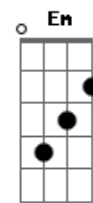

© ukulele-chords.com