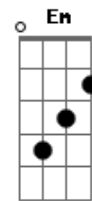

© ukulele-chords.com