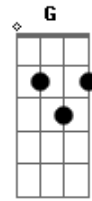

© ukulele-chords.com

© ukulele-chords.com