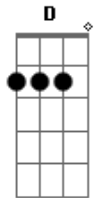

Coldplay - O (Fly On)

Tom: A

Intro: D A Gbm E A x2

D A Gbm
A flock of birds
E A D
Hovering above
A Gbm
Just a flock of birds
E
That's how you think of love

A D A
And I always
Gbm
Look up to the sky
E
Pray before the dawn
A D A
'Cause they fly always
Gbm
Sometimes they arrive
E
Sometimes they are gone
A D
They fly on

A D x2

A Gbm
A flock of birds
E A D

Hovering above
A Gbm
Into smoke, I'm turned and rise
E
Following them up

A D A
Still I always
Gbm
Look up to the sky
E
Pray before the dawn
A D A
'Cause they fly away
Gbm
One minute they arrive
E
Next you know they're gone
A D A Gbm E
They fly on
A D A Gbm E
Fly on

A D E E
So fly on, ride through
Gbm
Maybe one day I'll fly next to you
A D E E
So fly on, ride through
Gbm
Maybe one day I could fly next to you
A D
Fly on
A D x4

Acordes

© ukulele-chords.com