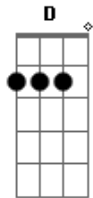

Coldplay - O (Fly On)

Tom: A

Intro: D A Gbm E A x2

D A Gbm
A flock of birds
E A D
Hovering above
A Gbm
Just a flock of birds
E
That's how you think of love

A D A
And I always
Gbm
Look up to the sky
E
Pray before the dawn
A D A
'Cause they fly always
Gbm
Sometimes they arrive
E
Sometimes they are gone
A D
They fly on

A D x2

A Gbm
A flock of birds
E A D

Hovering above
A Gbm
Into smoke, I'm turned and rise
E
Following them up

A D A
Still I always
Gbm
Look up to the sky
E
Pray before the dawn
A D A
'Cause they fly away
Gbm
One minute they arrive
E
Next you know they're gone
A D A Gbm E
They fly on
A D A Gbm E
Fly on

A D E E
So fly on, ride through
Gbm
Maybe one day I'll fly next to you
A D E E
So fly on, ride through
Gbm
Maybe one day I could fly next to you
A D
Fly on
A D x4

Acordes