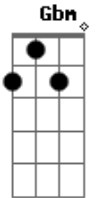

A D x2

A Gbm
A flock of birds
E A D

Hovering above
A Gbm
Into smoke, I'm turned and rise
E
Following them up

A D A
Still I always
Gbm
Look up to the sky
E
Pray before the dawn
A D A
'Cause they fly away
Gbm
One minute they arrive
E
Next you know they're gone
A D A Gbm E
They fly on
A D A Gbm E
Fly on

A D E E
So fly on, ride through
Gbm
Maybe one day I'll fly next to you
A D E E
So fly on, ride through
Gbm
Maybe one day I could fly next to you
A D
Fly on
A D x4

Acordes

© ukulele-chords.com

© ukulele-chords.com