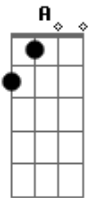

© ukulele-chords.com