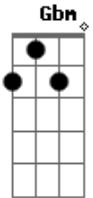

A D x2

A Gbm
A flock of birds
E A D

Hovering above
A Gbm
Into smoke, I'm turned and rise
E
Following them up

A D A
Still I always
Gbm
Look up to the sky
E
Pray before the dawn
A D A
'Cause they fly away
Gbm
One minute they arrive
E
Next you know they're gone
A D A Gbm E
They fly on
A D A Gbm E
Fly on

A D E E
So fly on, ride through
Gbm
Maybe one day I'll fly next to you
A D E E
So fly on, ride through
Gbm
Maybe one day I could fly next to you
A D
Fly on
A D x4

Acordes

© ukulele-chords.com

© ukulele-chords.com