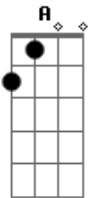

Coldplay - O (Fly On)

Tom: A

Intro: D A Gbm E A x2

D A Gbm
A flock of birds
E A D
Hovering above
A Gbm
Just a flock of birds
E
That's how you think of love

A D A
And I always
Gbm
Look up to the sky
E
Pray before the dawn
A D A
'Cause they fly always
Gbm
Sometimes they arrive
E
Sometimes they are gone
A D
They fly on

A D x2

A Gbm
A flock of birds
E A D

Hovering above
A Gbm
Into smoke, I'm turned and rise
E
Following them up

A D A
Still I always
Gbm
Look up to the sky
E
Pray before the dawn
A D A
'Cause they fly away
Gbm
One minute they arrive
E
Next you know they're gone
A D A Gbm E
They fly on
A D A Gbm E
Fly on

A D E E
So fly on, ride through
Gbm
Maybe one day I'll fly next to you
A D E E
So fly on, ride through
Gbm
Maybe one day I could fly next to you
A D
Fly on
A D x4

Acordes

© ukulele-chords.com

© ukulele-chords.com