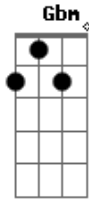

 D A
 A flock of birds
 Gbm E A
 Hovering above
 D A Gbm
 Into smoke I'm turned and rise

E A
 following them up

 D A
 Still I always
 Gbm
 Look up to the sky
 E A
 Pray before the dawn
 D A
 Cause they fly away
 Gbm
 One minute they arrive,
 E
 next you know they're gone
 D A Gbm E
 They fly on
 D A Gbm E A
 Fly on

 D
 So fly on
 E A
 Ride through
 Gbm
 Maybe one day I'll fly next to you

 D
 Fly on
 E A
 Ride through
 Gbm
 Maybe one day I'll fly with you
 D A D A
 Fly on

Acordes

© ukulele-chords.com

© ukulele-chords.com