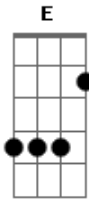

© ukulele-chords.com