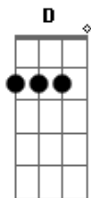

© ukulele-chords.com