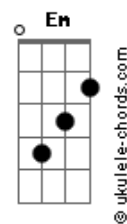

Coldplay - Man In The Moon

tom:

Db (forma dos acordes no tom de C)

Capostrate na 1ª casa

Intro: C G F Am G
C G F Am G

[Primeira Parte]

We were ^C born to be
^G Young and free
Soon we started ^F learning
Books are made for ^{Am} burning ^G
We were ^C born to be
^G Family
Take my ^F uniform, I'm
Running to the ^{Am} sea ^G

[Pré-Refrão]

When I hear you ^{Dm} sing from across the ^C wall
See the ^G moonlight shine on the waterfall

[Refrão]

When you ^C call (When you call)
^G Out my name (Out my name)
That's how I know that we cry the same tears
And we ^{Am} feel the same ^G pain
When you ^C call (When you call)
^G Out my name (Out my name)
Oh, now I know that we share the same sun
And w? ^{Am} sing in the same ^G rain, hey ^F
H?llo on your ^{Am} crescent ^G
^C Man in the moon

[Segunda Parte]

We were ^C born to be
^G A cherry tree
Has blossomed and it's ^F snowing

Acordes

^{Am} ^G
Upon my enemy

[Pré-Refrão]

And what if all those lines aren't lines at all?
^G Keep the devil big to keep the people small