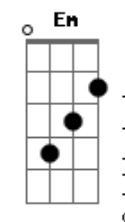

Coldplay - Man In The Moon

tom:

Db (forma dos acordes no tom de C)

Capostrate na 1ª casa

Intro: C G F Am G
C G F Am G

[Primeira Parte]

We were ^C born to be
^G Young and free
Soon we started ^F learning
Books are made for ^{Am} burning ^G
We were ^C born to be
^G Family
Take my ^F uniform, I'm
Running to the ^{Am} sea ^G

[Pré-Refrão]

When I hear you ^{Dm7} sing from across the ^C wall
See the ^G moonlight shine on the waterfall

[Refrão]

When you ^C call (When you call)
^G Out my name (Out my name)
That's how I know that we cry the same tears
And we ^{Am} feel the same ^G pain
When you ^C call (When you call)
^G Out my name (Out my name)
Oh, now I know that we share the same sun
And w? ^{Am} sing in the same ^G rain, hey ^F
H?llo on your ^{Am} crescent ^G
^C Man in the moon

[Segunda Parte]

We were ^C born to be
^G A cherry tree
Has blossomed and it's ^F snowing

Acordes

Upon my ^{Am} enemy ^G
[Pré-Refrão]
And what if all those lines aren't lines at all?
^G Keep the devil big to keep the people small