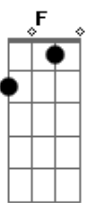

© ukulele-chords.com