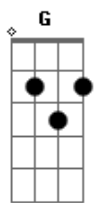

Coldplay - Lovers In Japan/Reign Of Love

Tom: G

Guitar 2

LOVERS IN JAPAN

Intro: Prt.1 or

Intro: Prt.2/Verse 1 - 3x

Chorus

Guitar 1

Em C G2 D - 4x

Guitar 2

Outro

Guitar 1

REIGN OF LOVE

Intro: D - D - D - G - G - A x2
D - D - D - Bm - Gbm - G
G - A - D - G - A - D

Reign of love

I can't let go

I'd spoken up

Or we'd be carried

In the reign of love.

OUTRO: D - D - D - G - G - A x2
D - D - D - Bm - Gbm - G
G - A - D - G - A - D

Acordes

© ukulele-chords.com

© ukulele-chords.com

© ukulele-chords.com