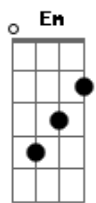

Coldplay - Lovers In Japan/Reign Of Love

Tom: G

Guitar 2

LOVERS IN JAPAN

Intro: Prt.1 or

Intro: Prt.2/Verse 1 - 3x

Chorus

Guitar 1

Em C G2 D - 4x

Guitar 2

Outro

Guitar 1

REIGN OF LOVE

Intro: D - D - D - G - G - A x2
D - D - D - Bm - Gbm - G
G - A - D - G - A - D

Reign of love

I can't let go

I'd spoken up

Or we'd be carried

In the reign of love.

OUTRO: D - D - D - G - G - A x2
D - D - D - Bm - Gbm - G
G - A - D - G - A - D

Acordes

© ukulele-chords.com

© ukulele-chords.com

© ukulele-chords.com