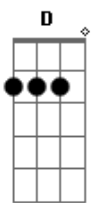

Let us stop

I wish I'd spoken

To the reign of love

Reign of love

By the church, we're waiting

Reign of love

My knees go praying

How I wish

I'd spoken up

Or we'd be carried

In the reign of love.

OUTRO: D - D - D - G - G - A x2
D - D - D - Bm - Gbm - G
G - A - D - G - A - D

Acordes

© ukulele-chords.com

© ukulele-chords.com

© ukulele-chords.com