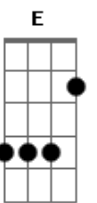

© ukulele-chords.com