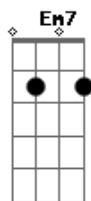

Coldplay - Lovers In Japan/Reign Of Love

Tom: G

Guitar 2

LOVERS IN JAPAN

Intro: Prt.1 or

Intro: Prt.2/Verse 1 - 3x

Chorus
Guitar 1

They are turning my head out
To see what I'm all about
Keeping my head down
To see what it feels like now
But I have no doubt
One day, we are gonna get out

Guitar 2

?But I have?"

Interlude
Guitar 2

Guitar 1

Verse 2
Same as Intro Prt.2/Verse 1

Chorus

Bridge
Guitar 1

Em7 C G2 D - 4x

Guitar 2

Outro
Guitar 1

REIGN OF LOVE

Intro: D - D - D - G - G - A x2
D - D - D - Bm - Gbm - G
G - A - D - G - A - D

Reign of love
I can't let go
To the sea I offer
This heavy load
Locusts will
Lift me up
I'm just a prisoner
In a reign of love

D - D - D - G - G - A x2

Locusts will
Let us stop
I wish I'd spoken
To the reign of love

Reign of love
By the church, we're waiting
Reign of love
My knees go praying

How I wish
I'd spoken up
Or we'd be carried
In the reign of love.

OUTRO: D - D - D - G - G - A x2
D - D - D - Bm - Gbm - G
G - A - D - G - A - D

Acordes

© ukulele-chords.com

© ukulele-chords.com

© ukulele-chords.com

© ukulele-chords.com

© ukulele-chords.com

© ukulele-chords.com

© ukulele-chords.com

© ukulele-chords.com

© ukulele-chords.com