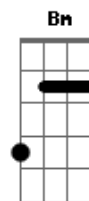

© ukulele-chords.com