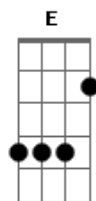

© ukulele-chords.com