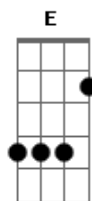

Coldplay - Lovers In Japan/Reign Of Love

Tom: G

Guitar 2

LOVERS IN JAPAN

Intro: Prt.1 or

Intro: Prt.2/Verse 1 - 3x

Chorus
Guitar 1

They are turning my head out
To see what I'm all about
Keeping my head down
To see what it feels like now
But I have no doubt
One day, we are gonna get out

Guitar 2

?But I have?"

Interlude
Guitar 2

Guitar 1

Verse 2
Same as Intro Prt.2/Verse 1

Chorus

Bridge
Guitar 1

Em7 C G2 D - 4x

Guitar 2

Outro
Guitar 1

REIGN OF LOVE

Intro: D - D - D - G - G - A x2
D - D - D - Bm - Gbm - G
G - A - D - G - A - D

Reign of love
I can't let go
To the sea I offer
This heavy load
Locusts will
Lift me up
I'm just a prisoner
In a reign of love

D - D - D - G - G - A x2

Locusts will
Let us stop
I wish I'd spoken
To the reign of love

Reign of love
By the church, we're waiting
Reign of love
My knees go praying

How I wish
I'd spoken up
Or we'd be carried
In the reign of love.

OUTRO: D - D - D - G - G - A x2
D - D - D - Bm - Gbm - G
G - A - D - G - A - D

Acordes

© ukulele-chords.com

© ukulele-chords.com

© ukulele-chords.com

© ukulele-chords.com

© ukulele-chords.com

© ukulele-chords.com

© ukulele-chords.com

© ukulele-chords.com

© ukulele-chords.com