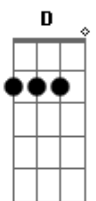

Coldplay - Lovers In Japan/Reign Of Love

Tom: G

Guitar 2

LOVERS IN JAPAN

Intro: Prt.1 or

Intro: Prt.2/Verse 1 - 3x

Chorus
Guitar 1

They are turning my head out
To see what I'm all about
Keeping my head down
To see what it feels like now
But I have no doubt
One day, we are gonna get out

Guitar 2

?But I have?"

Interlude
Guitar 2

Guitar 1

Verse 2
Same as Intro Prt.2/Verse 1

Chorus

Bridge
Guitar 1

Em7 C G2 D - 4x

Guitar 2

Outro
Guitar 1

REIGN OF LOVE

Intro: D - D - D - G - G - A x2
D - D - D - Bm - Gbm - G
G - A - D - G - A - D

Reign of love
I can't let go
To the sea I offer
This heavy load
Locusts will
Lift me up
I'm just a prisoner
In a reign of love

D - D - D - G - G - A x2

Locusts will
Let us stop
I wish I'd spoken
To the reign of love

Reign of love
By the church, we're waiting
Reign of love
My knees go praying

How I wish
I'd spoken up
Or we'd be carried
In the reign of love.

OUTRO: D - D - D - G - G - A x2
D - D - D - Bm - Gbm - G
G - A - D - G - A - D

Acordes

© ukulele-chords.com