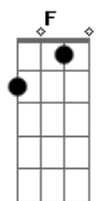

© ukulele-chords.com