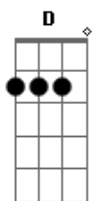

Coldplay - Lovers In Japan/Reign Of Love

Tom: G

Guitar 2

LOVERS IN JAPAN

Intro: Prt.1 or

Intro: Prt.2/Verse 1 - 3x

Chorus
Guitar 1

They are turning my head out
To see what I'm all about
Keeping my head down
To see what it feels like now
But I have no doubt
One day, we are gonna get out

Guitar 2

?But I have?"

Interlude
Guitar 2

Guitar 1

Verse 2
Same as Intro Prt.2/Verse 1

Chorus

Bridge
Guitar 1

Em7 C G2 D - 4x

Guitar 2

Outro
Guitar 1

REIGN OF LOVE

Intro: D - D - D - G - G - A x2
D - D - D - Bm - Gbm - G
G - A - D - G - A - D

Reign of love
I can't let go
To the sea I offer
This heavy load
Locusts will
Lift me up
I'm just a prisoner
In a reign of love

D - D - D - G - G - A x2

Locusts will
Let us stop
I wish I'd spoken
To the reign of love

Reign of love
By the church, we're waiting
Reign of love
My knees go praying

How I wish
I'd spoken up
Or we'd be carried
In the reign of love.

OUTRO: D - D - D - G - G - A x2
D - D - D - Bm - Gbm - G
G - A - D - G - A - D

Acordes