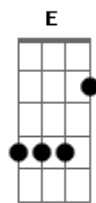

© ukulele-chords.com