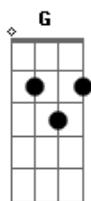

© ukulele-chords.com

© ukulele-chords.com