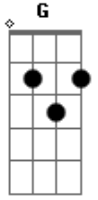

© ukulele-chords.com