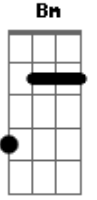

© ukulele-chords.com