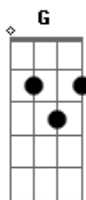

© ukulele-chords.com