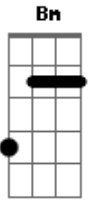

© ukulele-chords.com