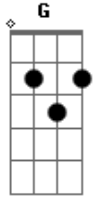

© ukulele-chords.com