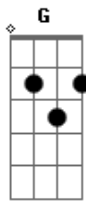

© ukulele-chords.com