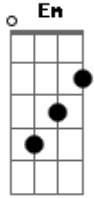

© ukulele-chords.com