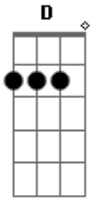

Coldplay - Last Christmas

Tom: D

Intro: D Bm Bm7 Em

D
Last Christmas I gave you my heart

Bm Bm7
But the very next day you gave it away
Em
This year to save me from tears
A A7
I'll give it to someone special.
(tocar 2x)

Acordes

© ukulele-chords.com