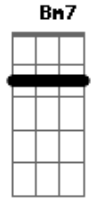

© ukulele-chords.com