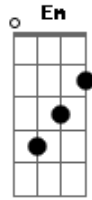

© ukulele-chords.com