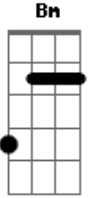

© ukulele-chords.com