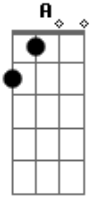

© ukulele-chords.com