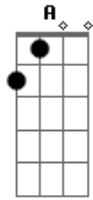

© ukulele-chords.com