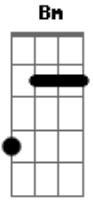

© ukulele-chords.com