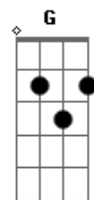

© ukulele-chords.com