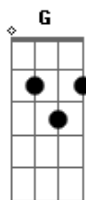

© ukulele-chords.com