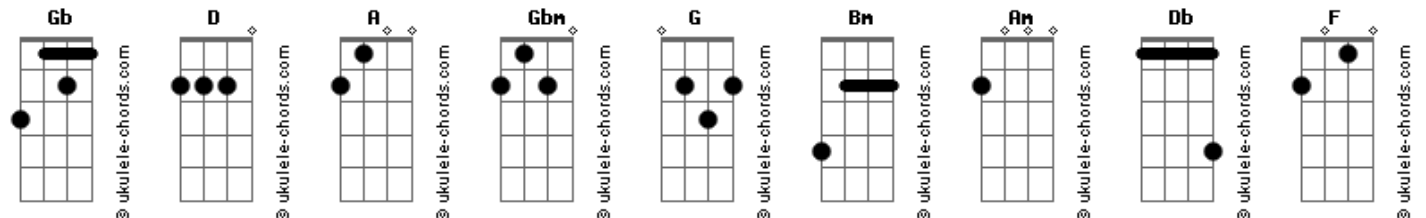

Coldplay - JUPiTER

tom:

Gb (forma dos acordes no tom de D)

Capostrate na 4ª casa

Intro: A Gbm G Bm
A Gbm G Bm
A Gbm G Bm
A Gbm G Bm

[Primeira Parte]

A Gbm G Bm A Gbm G
Jupiter, named for a planet, wasn't free to be
Bm A Gbm G
To be exactly who she ought to be
Bm A Gbm G Bm
She saw in colours others couldn't see
A Gbm G Bm A Gbm G
Jupiter, named for a planet, we pretend to be
Bm A Gbm G
Somebody way less extraordinary
Bm A Gbm G Bm
Sometimes I wonder what is wrong with me

[Pré-Refrão]

A Gbm G
Am I bad? Am I wrong? Am I weird in the head?
A Gbm G Bm
The only one awaken, everyone's in bed
A Gbm G
Still she followed the river where the river led
A D Bm
Right up to heaven where the billboard read

[Refrão]

A Gbm G Bm
I love who I love (I love who I love)
A Gbm G Bm
Oh yeah, I love who I love (I love who I love)
A Gbm G
I love who I love, the message from above
A Gbm G
Is never give up, love who you love
(A Gbm G Bm)
(A Gbm G)

[Segunda Parte]

Bm A Gbm G
Jupiter longed to be herself or die
Bm A Gbm G Bm
I wanna burst into a butterfly

[Pré-Refrão]

A Gbm G
Am I bad? Am I wrong? Am I not okay?
A Gbm G Bm
Speaking only words that a girl can't say
A Gbm G
Still she followed the rain to where the rainbow lay
A D Bm
All of the angels singing come and say

[Refrão]

Acordes

A Gbm G Bm
I love who I love (I love who I love)
A Gbm G Bm
Oh yeah, I love who I love (I love who I love)
A Gbm G
I love who I love, the message from above
A Gbm G
Is never give up, love who you love

(G D A)
(Gbm G)
(G D A)

[Ponte]

Gbm G
And it's a battle for your soul
G D A
You have to hide away for so long
D
When they see yourself as wrong
Gbm Bm
(The orchestra of rainbows play)

[Refrão]

A Gbm G Bm
I love who I love (I love who I love)
A Gbm G Bm
Oh yeah, I love who I love (I love who I love)
A Gbm G
I love who I love, I struggle with this stuff
A Gbm G Bm
Now all I wanna say
A Gbm G
Is la-la-la-la-lay (La-la-la-la-lay)
A Gbm G Bm
La-la-la-la-lay (La-la-la-la-lay)
A Gbm G
La-la-la-la-lay
Bm Gbm G
Oh, I'm o__kay
Bm Gbm G
Oh, I'm o__kay
Bm Gbm G
Hey, hey, hey

(Bm A Gbm G Bm)
(A Gbm G Bm)
(A Gbm G Bm)
(A Gbm G Bm)
(A Gbm G Bm)
(A Gbm G Bm)
(A Gbm G Bm)
(A Gbm G Bm)
(Db G)

[Final]

(Am F)
G Am
Who you love (Love, love)
F G Am
Love (Love) who you love
F G Am
Love (Love) who you love
(Love, love)