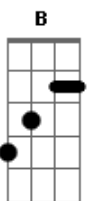

ukulele-chords.com