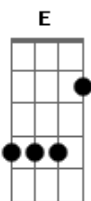

ukulele-chords.com