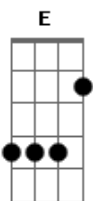

ukulele-chords.com