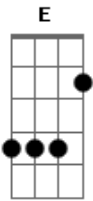

© ukulele-chords.com

© ukulele-chords.com