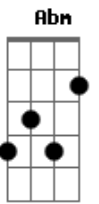

Coldplay - In My Place

Tom: A

Base da Introdução: A, G#m, C#m, E,
A, F#m, C#m, E

Solo da intro:

E| -12---12-----9----9-|
B|-----12---12---| 3x
G|---9---9-----|

E| -12---12-----9----9-|
B|-----12/14-12---12---| 1x
G|---9-----|

E| -12---12-----9----9-|
B|-----12---12---| 3x
G|---9---9-----|

E| -12---12-----9----9---|
B|-----12/14-12---12---10| 1x
G|---9-----|

A Abm Dbm
In my place, in my place
E A
Were lines that I couldn't change
Gbm Dbm E
I was lost, oh yeah
A Abm Dbm
I was lost, I was lost

E A
Crossed lines I shouldn't have crossed
Gbm Dbm E
I was lost, oh yeah

D A E D
Yeah, how long must you wait for it ?
REFRÃO]
A E D
Yeah, how long must you pay for it ?
A E D E
Yeah, how long must you wait for it? for it?

Repete introdução (A, G#m, C#m, E, A, F#m, Dbm , E)

A Abm Dbm
I was scared, I was scared
E A
Tired and underprepared
Gbm Dbm E
But I wait for you
A Abm Dbm
If you go, if you go
E A
Leaving me here on my own
Gbm Dbm E
Well I wait for you

D A E D
Yeah, how long must you wait for it? [REFRÃO]
A E D
Yeah, how long must you pay for it?
A E D E
Yeah, how long must you wait for it? for it?

Repete base da introdução e faça o solo até o fim da música
(A Abm Dbm E A Gbm Dbm E)

A Abm Dbm
Please, please, please
E A
Come on and sing to me
Gbm Dbm
To me, me
E A Abm Dbm
Come on and sing it out, now, now
E A Gbm Dbm
Come on and sing it out, to me, me
E
[Come on and sing it
A Abm Dbm
In my place, in my place
E A
Were lines that I couldn't change
Gbm Dbm E A
I was lost, oh yeah

Acordes

© ukulele-chords.com

© ukulele-chords.com

© ukulele-chords.com

© ukulele-chords.com

© ukulele-chords.com

© ukulele-chords.com