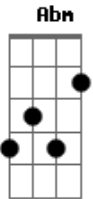

Coldplay - In My Place

Tom: A

Base da Introdução: A, G#m, C#m, E,
A, F#m, C#m, E

Solo da intro:

E| -12---12-----9----9-|
B|-----12---12---| 3x
G|---9---9-----|

E| -12---12-----9----9-|
B|-----12/14-12---12---| 1x
G|---9-----|

E| -12---12-----9----9-|
B|-----12---12---| 3x
G|---9---9-----|

E| -12---12-----9----9---|
B|-----12/14-12---12---10| 1x
G|---9-----|

A Abm Dbm
In my place, in my place
E A

Were lines that I couldn't change
Gbm Dbm E

I was lost, oh yeah

A Abm Dbm
I was lost, I was lost

E A
Crossed lines I shouldn't have crossed
Gbm Dbm E

I was lost, oh yeah

D A E D
Yeah, how long must you wait for it ?
REFRÃO]

A E D
Yeah, how long must you pay for it ?

A E D E
Yeah, how long must you wait for it? for it?

Repete introdução (A, G#m, C#m, E, A, F#m, Dbm , E)

A Abm Dbm
I was scared, I was scared
E A

Tired and underprepared
Gbm Dbm E

But I wait for you
A Abm Dbm

If you go, if you go
E A

Leaving me here on my own
Gbm Dbm E

Well I wait for you

D A E D
Yeah, how long must you wait for it? [REFRÃO]

A E D
Yeah, how long must you pay for it?

A E D E
Yeah, how long must you wait for it? for it?

Repete base da introdução e faça o solo até o fim da música
(A Abm Dbm E A Gbm Dbm E)

A Abm Dbm
Please, please, please
E A

Come on and sing to me
Gbm Dbm

To me, me
E A Abm Dbm

Come on and sing it out, now, now
E A Gbm Dbm

Come on and sing it out, to me, me
E

[Come on and sing it

A Abm Dbm
In my place, in my place
E

Were lines that I couldn't change
Gbm Dbm E A

I was lost, oh yeah

Acordes

© ukulele-chords.com

© ukulele-chords.com

© ukulele-chords.com

© ukulele-chords.com

© ukulele-chords.com

© ukulele-chords.com