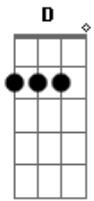

© ukulele-chords.com