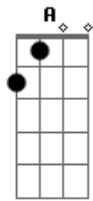

Coldplay - In My Place

Tom: A

Base da Introdução: A, G#m, C#m, E,
A, F#m, C#m, E

Solo da intro:

E| -12---12-----9----9-|
B|-----12---12---| 3x
G|---9---9-----|

E| -12---12-----9----9-|
B|-----12/14-12---12---| 1x
G|---9-----|

E| -12---12-----9----9-|
B|-----12---12---| 3x
G|---9---9-----|

E| -12---12-----9----9---|
B|-----12/14-12---12---10| 1x
G|---9-----|

A Abm Dbm
In my place, in my place
E A

Were lines that I couldn't change
Gbm Dbm E

I was lost, oh yeah

A Abm Dbm
I was lost, I was lost

E A
Crossed lines I shouldn't have crossed
Gbm Dbm E

I was lost, oh yeah

D A E D
Yeah, how long must you wait for it ?
REFRÃO]

A E D
Yeah, how long must you pay for it ?

A E D E
Yeah, how long must you wait for it? for it?

Repete introdução (A, G#m, C#m, E, A, F#m, Dbm , E)

A Abm Dbm
I was scared, I was scared
E A

Tired and underprepared

Gbm Dbm E
But I wait for you

A Abm Dbm
If you go, if you go

E A
Leaving me here on my own

Gbm Dbm E
Well I wait for you

D A E D
Yeah, how long must you wait for it? [REFRÃO]

A E D
Yeah, how long must you pay for it?

A E D E
Yeah, how long must you wait for it? for it?

Repete base da introdução e faça o solo até o fim da música
(A Abm Dbm E A Gbm Dbm E)

A Abm Dbm
Please, please, please

E A
Come on and sing to me

Gbm Dbm
To me, me

E A Abm Dbm
Come on and sing it out, now, now

E A Gbm Dbm
Come on and sing it out, to me, me

E
[Come on and sing it

A Abm Dbm
In my place, in my place

E A
Were lines that I couldn't change

Gbm Dbm E A
I was lost, oh yeah

Acordes