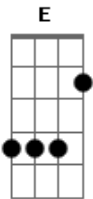

© ukulele-chords.com

© ukulele-chords.com