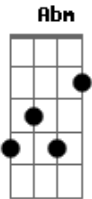

Coldplay - In My Place

Tom: A

Base da Introdução: A, G#m, C#m, E,
A, F#m, C#m, E

Solo da intro:

E|-12---12-----9---9-|
B|-----12---12---| 3x
G|---9---9-----|

E|-12---12-----9---9-|
B|-----12/14-12---12---| 1x
G|---9-----|

E|-12---12-----9---9-|
B|-----12---12---| 3x
G|---9---9-----|

E|-12---12-----9---9---|
B|-----12/14-12---12---10| 1x
G|---9-----|

A Abm Dbm
In my place, in my place
E A
Were lines that I couldn't change
Gbm Dbm E
I was lost, oh yeah
A Abm Dbm
I was lost, I was lost

E A
Crossed lines I shouldn't have crossed
Gbm Dbm E
I was lost, oh yeah

D A E D
Yeah, how long must you wait for it? [REFRÃO]
A E D
Yeah, how long must you pay for it?
A E D E
Yeah, how long must you wait for it? for it?

Repete introdução (A, G#m, C#m, E, A, F#m, Dbm , E)

A Abm Dbm
I was scared, I was scared
E A
Tired and underprepared
Gbm Dbm E
But I wait for you
A Abm Dbm
If you go, if you go
E A
Leaving me here on my own
Gbm Dbm E
Well I wait for you

D A E D
Yeah, how long must you wait for it? [REFRÃO]
A E D
Yeah, how long must you pay for it?
A E D E
Yeah, how long must you wait for it? for it?

Repete base da introdução e faça o solo até o fim da música (A Abm Dbm E A Gbm Dbm E)

A Abm Dbm
Please, please, please
E A
Come on and sing to me
Gbm Dbm
To me, me
E A Abm Dbm
Come on and sing it out, now, now
E A Gbm Dbm
Come on and sing it out, to me, me
E
[Come on and sing it
A Abm Dbm
In my place, in my place
E A
Were lines that I couldn't change
Gbm Dbm E A
I was lost, oh yeah

Acordes

© ukulele-chords.com

© ukulele-chords.com

© ukulele-chords.com

© ukulele-chords.com

© ukulele-chords.com

© ukulele-chords.com