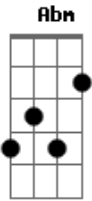

Coldplay - In My Place

Tom: A

Base da Introdução: A, G#m, C#m, E,
A, F#m, C#m, E

Solo da intro:

E| -12---12-----9----9-|
B|-----12---12---| 3x
G|---9---9-----|

E| -12---12-----9----9-|
B|-----12/14-12---12---| 1x
G|---9-----|

E| -12---12-----9----9-|
B|-----12---12---| 3x
G|---9---9-----|

E| -12---12-----9----9---|
B|-----12/14-12---12---10| 1x
G|---9-----|

A Abm Dbm
In my place, in my place
E A

Were lines that I couldn't change
Gbm Dbm E

I was lost, oh yeah

A Abm Dbm
I was lost, I was lost

E A
Crossed lines I shouldn't have crossed
Gbm Dbm E

I was lost, oh yeah

D A E D
Yeah, how long must you wait for it ?
REFRÃO]

A E D
Yeah, how long must you pay for it ?

A E D E
Yeah, how long must you wait for it? for it?

Repete introdução (A, G#m, C#m, E, A, F#m, Dbm , E)

A Abm Dbm
I was scared, I was scared
E A

Tired and underprepared

Gbm Dbm E
But I wait for you

A Abm Dbm
If you go, if you go

E A
Leaving me here on my own

Gbm Dbm E
Well I wait for you

D A E D
Yeah, how long must you wait for it? [REFRÃO]

A E D
Yeah, how long must you pay for it?

A E D E
Yeah, how long must you wait for it? for it?

Repete base da introdução e faça o solo até o fim da música
(A Abm Dbm E A Gbm Dbm E)

A Abm Dbm
Please, please, please

E A
Come on and sing to me

Gbm Dbm
To me, me

E A Abm Dbm
Come on and sing it out, now, now

E A Gbm Dbm
Come on and sing it out, to me, me

E
[Come on and sing it

A Abm Dbm
In my place, in my place

E A
Were lines that I couldn't change

Gbm Dbm E A
I was lost, oh yeah

Acordes

© ukulele-chords.com

© ukulele-chords.com

© ukulele-chords.com

© ukulele-chords.com

© ukulele-chords.com

© ukulele-chords.com