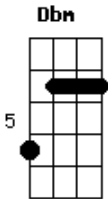

© ukulele-chords.com

© ukulele-chords.com