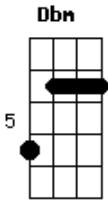

© ukulele-chords.com

© ukulele-chords.com