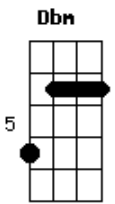

© ukulele-chords.com

© ukulele-chords.com