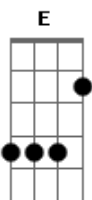

Coldplay - In My Place

Tom: A

Intro: D D Bm A
 D D Bm A
 D D Bm A
 D D Bm A

D D Bm
 In my place, in my place

A
 Were lines that I couldn't change

D D Bm
 I was lost, oh yeah

D D Bm
 And I was lost, I was lost

(D D Bm A)
 (D D Bm A)

D D Bm
 I was scared, I was scared

A
 Tired and under prepared

D D Bm
 But I'll wait for it

D D Bm
 And if you go, if you go

A
 And leave me down here on my own
 D D Bm
 Then I'll wait for you, yeah

D D Bm
 Come back and sing to me

A
 To me, me

D D Bm A
 Come on and sing it out, now, now

D D Bm A
 Come on and sing it out, to me, me

D D Bm A
 Come back and sing

D D Bm
 In my place, in my place

A
 Were lines that I couldn't change

D D Bm
 I was lost, oh yeah

A
 Oh yeah

Acordes

© ukulele-chords.com

© ukulele-chords.com

© ukulele-chords.com

© ukulele-chords.com