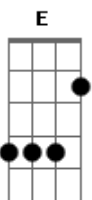

© ukulele-chords.com