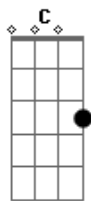

# Coldplay - In My Place

Tom: A

(acordes na forma do tom G)

Capostrate na 2ª casa

Intro: G G Bm D \ (x2)  
G Em Bm D /

Riff principal (sem capo):

G G Bm  
In my place, in my place  
D  
were lines that I couldn't change  
Em Bm D  
I was lost, oh yeah  
G G Bm  
I was lost, I was lost  
D G  
Crossed lines I shouldn't have crossed  
Em Bm D  
I was lost, oh yeah

C G D C  
Yeah, how long must you wait for it?  
C G D C  
Yeah, how long must you pay for it?  
C G D C  
Yeah, how long must you wait for it?  
D  
For it

(intro riff principal)

G G Bm

## Acordes

© ukulele-chords.com

© ukulele-chords.com

© ukulele-chords.com

© ukulele-chords.com

© ukulele-chords.com

© ukulele-chords.com

I was scared, I was scared  
D G  
Tired and underprepared  
Em Bm D  
durante última metade dessa estrofe)  
But I waited for it

(riff da guitarra

D G  
-9---9---9---9---9---9---| (x2)  
Then leave me down here on my own  
Em Bm D  
Then I'll wait for you

G|-----9-----9--

C G D C  
Yeah, how long must you wait for it?  
C G D C  
Yeah, how long must you pay for it?  
C G D C  
Yeah, how long must you wait for it?  
D  
For it