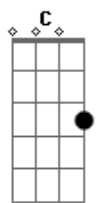

# Coldplay - In My Place

Tom: A

(acordes na forma do tom G )

Capostrate na 2ª casa

Intro: G G Bm D \ (x2)  
G Em Bm D /

Riff principal (sem capo):

G G Bm  
In my place, in my place  
D  
were lines that I couldn't change  
Em Bm D  
I was lost, oh yeah  
G G Bm  
I was lost, I was lost  
D G  
Crossed lines I shouldn't have crossed  
Em Bm D  
I was lost, oh yeah

C G D C  
Yeah, how long must you wait for it?  
C G D C  
Yeah, how long must you pay for it?  
C G D C  
Yeah, how long must you wait for it?  
D  
For it

(intro riff principal)

G G Bm

## Acordes

© ukulele-chords.com

© ukulele-chords.com

© ukulele-chords.com

© ukulele-chords.com

© ukulele-chords.com

© ukulele-chords.com

I was scared, I was scared  
D G  
Tired and underprepared  
Em Bm D  
durante última metade dessa estrofe)  
But I waited for it

(riff da guitarra

D G  
-9---9---9---9---9---9---| (x2)  
Then leave me down here on my own  
Em Bm D  
Then I'll wait for you

G|-----9-----9--

C G D C  
Yeah, how long must you wait for it?  
C G D C  
Yeah, how long must you pay for it?  
C G D C  
Yeah, how long must you wait for it?  
D  
For it