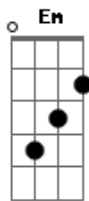

# Coldplay - In My Place

Tom: A

(acordes na forma do tom G )

Capostrate na 2ª casa

Intro: G G Bm D \ (x2)  
G Em Bm D /

Riff principal (sem capo):

G G Bm  
In my place, in my place  
D  
were lines that I couldn't change  
Em Bm D  
I was lost, oh yeah  
G G Bm  
I was lost, I was lost  
D G  
Crossed lines I shouldn't have crossed  
Em Bm D  
I was lost, oh yeah

C G D C  
Yeah, how long must you wait for it?  
C G D C  
Yeah, how long must you pay for it?  
C G D C  
Yeah, how long must you wait for it?  
D  
For it

(intro riff principal)

G G Bm

## Acordes

© ukulele-chords.com

© ukulele-chords.com

© ukulele-chords.com

© ukulele-chords.com

© ukulele-chords.com

© ukulele-chords.com

I was scared, I was scared  
D G  
Tired and underprepared  
Em Bm D  
durante última metade dessa estrofe)  
But I waited for it

(riff da guitarra

D G  
-9---9---9---9---9---9---| (x2)  
Then leave me down here on my own  
Em Bm D  
Then I'll wait for you

G|-----9-----9--

C G D C  
Yeah, how long must you wait for it?  
C G D C  
Yeah, how long must you pay for it?  
C G D C  
Yeah, how long must you wait for it?  
D  
For it