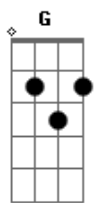

# Coldplay - In My Place

Tom: A

(acordes na forma do tom G)

Capostrate na 2ª casa

Intro: G G Bm D \ (x2)  
G Em Bm D /

Riff principal (sem capo):

G G Bm  
In my place, in my place  
D  
were lines that I couldn't change  
Em Bm D  
I was lost, oh yeah  
G G Bm  
I was lost, I was lost  
D G  
Crossed lines I shouldn't have crossed  
Em Bm D  
I was lost, oh yeah

C G D C  
Yeah, how long must you wait for it?  
C G D C  
Yeah, how long must you pay for it?  
C G D C  
Yeah, how long must you wait for it?  
D  
For it

(intro riff principal)

G G Bm

## Acordes

© ukulele-chords.com

© ukulele-chords.com

© ukulele-chords.com

© ukulele-chords.com

© ukulele-chords.com

© ukulele-chords.com

I was scared, I was scared  
D G  
Tired and underprepared  
Em Bm D  
durante última metade dessa estrofe)  
But I waited for it

(riff da guitarra

D G  
-9---9---9---9---9---9---| (x2)  
Then leave me down here on my own  
Em Bm D  
Then I'll wait for you

G|-----9-----9--

C G D C  
Yeah, how long must you wait for it?  
C G D C  
Yeah, how long must you pay for it?  
C G D C  
Yeah, how long must you wait for it?  
D  
For it