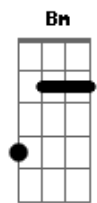

# Coldplay - In My Place

Tom: A

(acordes na forma do tom G)

Capostrate na 2ª casa

Intro: G G Bm D \ (x2)  
G Em Bm D /

Riff principal (sem capo):

G G Bm  
In my place, in my place  
D  
were lines that I couldn't change  
Em Bm D  
I was lost, oh yeah  
G G Bm  
I was lost, I was lost  
D G  
Crossed lines I shouldn't have crossed  
Em Bm D  
I was lost, oh yeah

C G D C  
Yeah, how long must you wait for it?  
C G D C  
Yeah, how long must you pay for it?  
C G D C  
Yeah, how long must you wait for it?  
D  
For it

(intro riff principal)

G G Bm

## Acordes

© ukulele-chords.com

© ukulele-chords.com

© ukulele-chords.com

© ukulele-chords.com

© ukulele-chords.com

© ukulele-chords.com

I was scared, I was scared  
D G  
Tired and underprepared  
Em Bm D  
durante última metade dessa estrofe)  
But I waited for it