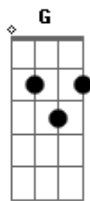

# Coldplay - In My Place

Tom: A

(acordes na forma do tom G)

Capostrate na 2ª casa

Intro: G G Bm D \ (x2)  
G Em Bm D /

Riff principal (sem capo):

G G Bm  
In my place, in my place  
D  
were lines that I couldn't change  
Em Bm D  
I was lost, oh yeah  
G G Bm  
I was lost, I was lost  
D G  
Crossed lines I shouldn't have crossed  
Em Bm D  
I was lost, oh yeah

C G D C  
Yeah, how long must you wait for it?  
C G D C  
Yeah, how long must you pay for it?  
C G D C  
Yeah, how long must you wait for it?  
D  
For it

(intro riff principal)

G G Bm

## Acordes

© ukulele-chords.com

© ukulele-chords.com

© ukulele-chords.com

© ukulele-chords.com

© ukulele-chords.com

© ukulele-chords.com

I was scared, I was scared  
D G  
Tired and underprepared  
Em Bm D  
durante última metade dessa estrofe)  
But I waited for it