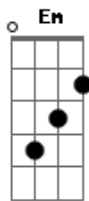

# Coldplay - In My Place

Tom: A

(acordes na forma do tom G)

Capostrate na 2ª casa

Intro: G G Bm D \ (x2)  
G Em Bm D /

Riff principal (sem capo):

G G Bm  
In my place, in my place  
D  
were lines that I couldn't change  
Em Bm D  
I was lost, oh yeah  
G G Bm  
I was lost, I was lost  
D G  
Crossed lines I shouldn't have crossed  
Em Bm D  
I was lost, oh yeah

C G D C  
Yeah, how long must you wait for it?  
C G D C  
Yeah, how long must you pay for it?  
C G D C  
Yeah, how long must you wait for it?  
D  
For it

(intro riff principal)

G G Bm

## Acordes

© ukulele-chords.com

© ukulele-chords.com

© ukulele-chords.com

© ukulele-chords.com

© ukulele-chords.com

© ukulele-chords.com

I was scared, I was scared  
D G  
Tired and underprepared  
Em Bm D  
durante última metade dessa estrofe)  
But I waited for it

(riff da guitarra

D G  
-9---9---9---9---9---9---| (x2)  
Then leave me down here on my own  
Em Bm D  
Then I'll wait for you

G|-----9-----9--

C G D C  
Yeah, how long must you wait for it?  
C G D C  
Yeah, how long must you pay for it?  
C G D C  
Yeah, how long must you wait for it?  
D  
For it