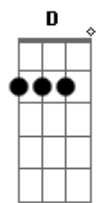

# Coldplay - In My Place

Tom: A

(acordes na forma do tom G)

Capostrate na 2ª casa

Intro: G G Bm D \ (x2)  
G Em Bm D /

Riff principal (sem capo):

G G Bm  
In my place, in my place  
D  
were lines that I couldn't change  
Em Bm D  
I was lost, oh yeah  
G G Bm  
I was lost, I was lost  
D G  
Crossed lines I shouldn't have crossed  
Em Bm D  
I was lost, oh yeah

## Acordes

© ukulele-chords.com

© ukulele-chords.com

© ukulele-chords.com

© ukulele-chords.com

© ukulele-chords.com

© ukulele-chords.com

I was scared, I was scared  
D G  
Tired and underprepared  
Em Bm D  
durante última metade dessa estrofe)  
But I waited for it