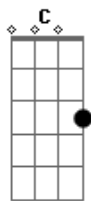

# Coldplay - In My Place

Tom: A

(acordes na forma do tom G )

Capostrate na 2ª casa

Intro: G G Bm D \ (x2)  
G Em Bm D /

Riff principal (sem capo):

G G Bm  
In my place, in my place  
D  
were lines that I couldn't change  
Em Bm D  
I was lost, oh yeah  
G G Bm  
I was lost, I was lost  
D G  
Crossed lines I shouldn't have crossed  
Em Bm D  
I was lost, oh yeah

C G D C  
Yeah, how long must you wait for it?  
C G D C  
Yeah, how long must you pay for it?  
C G D C  
Yeah, how long must you wait for it?  
D  
For it

(intro riff principal)

G G Bm

## Acordes

© ukulele-chords.com

© ukulele-chords.com

© ukulele-chords.com

© ukulele-chords.com

© ukulele-chords.com

© ukulele-chords.com

I was scared, I was scared  
D G  
Tired and underprepared  
Em Bm D  
durante última metade dessa estrofe)  
But I waited for it

(riff da guitarra

D G  
-9---9---9---9---9---9---| (x2)  
Then leave me down here on my own  
Em Bm D  
Then I'll wait for you

G|-----9-----9--

C G D C  
Yeah, how long must you wait for it?  
C G D C  
Yeah, how long must you pay for it?  
C G D C  
Yeah, how long must you wait for it?  
D  
For it