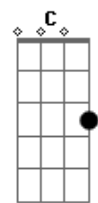

# Coldplay - In My Place

Tom: A

(acordes na forma do tom G)

Capostrate na 2ª casa

Intro: G G Bm D \ (x2)  
G Em Bm D /

Riff principal (sem capo):

G G Bm  
In my place, in my place  
D  
were lines that I couldn't change  
Em Bm D  
I was lost, oh yeah  
G G Bm  
I was lost, I was lost  
D G  
Crossed lines I shouldn't have crossed  
Em Bm D  
I was lost, oh yeah

C G D C  
Yeah, how long must you wait for it?  
C G D C  
Yeah, how long must you pay for it?  
C G D C  
Yeah, how long must you wait for it?  
D  
For it

(intro riff principal)

G G Bm

## Acordes

© ukulele-chords.com

© ukulele-chords.com

© ukulele-chords.com

© ukulele-chords.com

© ukulele-chords.com

© ukulele-chords.com

I was scared, I was scared  
D G  
Tired and underprepared  
Em Bm D  
durante última metade dessa estrofe)  
But I waited for it

(riff da guitarra

D G  
-9---9---9---9---9---9---| (x2)  
Then leave me down here on my own  
Em Bm D  
Then I'll wait for you

G|-----9-----9--

C G D C  
Yeah, how long must you wait for it?  
C G D C  
Yeah, how long must you pay for it?  
C G D C  
Yeah, how long must you wait for it?  
D  
For it