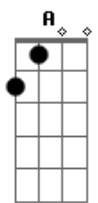

Coldplay - In My Place

Tom: A

(acordes na forma do tom G)

Capostrate na 2ª casa

Intro: G G Bm D \ (x2)
G Em Bm D /

Riff principal (sem capo):

G G Bm
In my place, in my place
D
were lines that I couldn't change
Em Bm D
I was lost, oh yeah
G G Bm
I was lost, I was lost
D G
Crossed lines I shouldn't have crossed
Em Bm D
I was lost, oh yeah

C G D C
Yeah, how long must you wait for it?
C G D C
Yeah, how long must you pay for it?
C G D C
Yeah, how long must you wait for it?
D
For it

(intro riff principal)

G G Bm

Acordes

© ukulele-chords.com