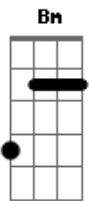

# Coldplay - In My Place

Tom: A

(acordes na forma do tom G)

Capostrate na 2ª casa

Intro: G G Bm D \ (x2)  
G Em Bm D /

Riff principal (sem capo):

G G Bm  
In my place, in my place  
D  
were lines that I couldn't change  
Em Bm D  
I was lost, oh yeah  
G G Bm  
I was lost, I was lost  
D G  
Crossed lines I shouldn't have crossed  
Em Bm D  
I was lost, oh yeah

C G D C  
Yeah, how long must you wait for it?  
C G D C  
Yeah, how long must you pay for it?  
C G D C  
Yeah, how long must you wait for it?  
D  
For it

(intro riff principal)

G G Bm

## Acordes

© ukulele-chords.com

© ukulele-chords.com

© ukulele-chords.com

© ukulele-chords.com

© ukulele-chords.com

© ukulele-chords.com

I was scared, I was scared  
D G  
Tired and underprepared  
Em Bm D  
durante última metade dessa estrofe)  
But I waited for it