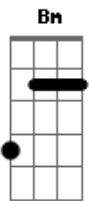

# Coldplay - In My Place

Tom: A

(acordes na forma do tom G )

Capostrate na 2ª casa

Intro: G G Bm D \ (x2)  
G Em Bm D /

Riff principal (sem capo):

G G Bm  
In my place, in my place  
D  
were lines that I couldn't change  
Em Bm D  
I was lost, oh yeah  
G G Bm  
I was lost, I was lost  
D G  
Crossed lines I shouldn't have crossed  
Em Bm D  
I was lost, oh yeah

C G D C  
Yeah, how long must you wait for it?  
C G D C  
Yeah, how long must you pay for it?  
C G D C  
Yeah, how long must you wait for it?  
D  
For it

(intro riff principal)

G G Bm

## Acordes

© ukulele-chords.com

© ukulele-chords.com

© ukulele-chords.com

© ukulele-chords.com

© ukulele-chords.com

© ukulele-chords.com

I was scared, I was scared  
D G  
Tired and underprepared  
Em Bm D  
durante última metade dessa estrofe)  
But I waited for it