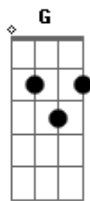

Coldplay - In My Place

Tom: A

(acordes na forma do tom G)

Capostrate na 2ª casa

Intro: G G Bm D \ (x2)
G Em Bm D /

Riff principal (sem capo):

G G Bm
In my place, in my place
D
were lines that I couldn't change
Em Bm D
I was lost, oh yeah
G G Bm
I was lost, I was lost
D G
Crossed lines I shouldn't have crossed
Em Bm D
I was lost, oh yeah

C G D C
Yeah, how long must you wait for it?
C G D C
Yeah, how long must you pay for it?
C G D C
Yeah, how long must you wait for it?
D
For it

(intro riff principal)

G G Bm

Acordes

© ukulele-chords.com

© ukulele-chords.com

© ukulele-chords.com

© ukulele-chords.com

© ukulele-chords.com

© ukulele-chords.com

I was scared, I was scared
D G
Tired and underprepared
Em Bm D
durante última metade dessa estrofe)
But I waited for it

(riff da guitarra