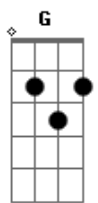

# Coldplay - In My Place

Tom: A

(acordes na forma do tom G )

Capostrate na 2ª casa

Intro: G G Bm D \ (x2)  
G Em Bm D /

Riff principal (sem capo):

G G Bm  
In my place, in my place  
D  
were lines that I couldn't change  
Em Bm D  
I was lost, oh yeah  
G G Bm  
I was lost, I was lost  
D G  
Crossed lines I shouldn't have crossed  
Em Bm D  
I was lost, oh yeah

C G D C  
Yeah, how long must you wait for it?  
C G D C  
Yeah, how long must you pay for it?  
C G D C  
Yeah, how long must you wait for it?  
D  
For it

(intro riff principal)

G G Bm

## Acordes

© ukulele-chords.com

© ukulele-chords.com

© ukulele-chords.com

© ukulele-chords.com

© ukulele-chords.com

© ukulele-chords.com

I was scared, I was scared  
D G  
Tired and underprepared  
Em Bm D  
durante última metade dessa estrofe)  
But I waited for it

(riff da guitarra

D G  
-9---9---9---9---9---9---| (x2)  
Then leave me down here on my own  
Em Bm D  
Then I'll wait for you

G|-----9-----9--

C G D C  
Yeah, how long must you wait for it?  
C G D C  
Yeah, how long must you pay for it?  
C G D C  
Yeah, how long must you wait for it?  
D  
For it