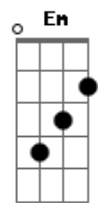

# Coldplay - In My Place

Tom: A

(acordes na forma do tom G )

Capostrate na 2ª casa

Intro: G G Bm D \ (x2)  
G Em Bm D /

Riff principal (sem capo):

G G Bm  
In my place, in my place  
D  
were lines that I couldn't change  
Em Bm D  
I was lost, oh yeah  
G G Bm  
I was lost, I was lost  
D G  
Crossed lines I shouldn't have crossed  
Em Bm D  
I was lost, oh yeah

C G D C  
Yeah, how long must you wait for it?  
C G D C  
Yeah, how long must you pay for it?  
C G D C  
Yeah, how long must you wait for it?  
D  
For it

(intro riff principal)

G G Bm

## Acordes

© ukulele-chords.com

© ukulele-chords.com

© ukulele-chords.com

© ukulele-chords.com

© ukulele-chords.com

© ukulele-chords.com

I was scared, I was scared  
D G  
Tired and underprepared  
Em Bm D  
durante última metade dessa estrofe)  
But I waited for it

(riff da guitarra

D G  
-9---9---9---9---9---9---| (x2)  
Then leave me down here on my own  
Em Bm D  
Then I'll wait for you

G|-----9-----9--

C G D C  
Yeah, how long must you wait for it?  
C G D C  
Yeah, how long must you pay for it?  
C G D C  
Yeah, how long must you wait for it?  
D  
For it