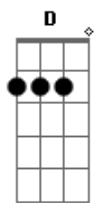

# Coldplay - In My Place

Tom: A

(acordes na forma do tom G )

Capostrate na 2ª casa

Intro: G G Bm D \ (x2)  
G Em Bm D /

Riff principal (sem capo):

G G Bm  
In my place, in my place  
D  
were lines that I couldn't change  
Em Bm D  
I was lost, oh yeah  
G G Bm  
I was lost, I was lost  
D G  
Crossed lines I shouldn't have crossed  
Em Bm D  
I was lost, oh yeah

## Acordes

© ukulele-chords.com

© ukulele-chords.com

© ukulele-chords.com

© ukulele-chords.com

© ukulele-chords.com

© ukulele-chords.com

I was scared, I was scared  
D G  
Tired and underprepared  
Em Bm D  
durante última metade dessa estrofe)  
But I waited for it