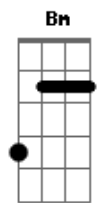

# Coldplay - In My Place

Tom: A

(acordes na forma do tom G )

Capostrate na 2ª casa

Intro: G G Bm D \ (x2)  
G Em Bm D /

Riff principal (sem capo):

G G Bm  
In my place, in my place  
D  
were lines that I couldn't change  
Em Bm D  
I was lost, oh yeah  
G G Bm  
I was lost, I was lost  
D G  
Crossed lines I shouldn't have crossed  
Em Bm D  
I was lost, oh yeah

C G D C  
Yeah, how long must you wait for it?  
C G D C  
Yeah, how long must you pay for it?  
C G D C  
Yeah, how long must you wait for it?  
D  
For it

(intro riff principal)

G G Bm

## Acordes

© ukulele-chords.com

© ukulele-chords.com

© ukulele-chords.com

© ukulele-chords.com

© ukulele-chords.com

© ukulele-chords.com

I was scared, I was scared  
D G  
Tired and underprepared  
Em Bm D  
durante última metade dessa estrofe)  
But I waited for it