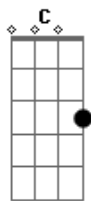

Coldplay - In My Place

Tom: A

(acordes na forma do tom G)

Capostrate na 2ª casa

Intro: G G Bm D \ (x2)
G Em Bm D /

Riff principal (sem capo):

G G Bm
In my place, in my place
D
were lines that I couldn't change
Em Bm D
I was lost, oh yeah
G G Bm
I was lost, I was lost
D G
Crossed lines I shouldn't have crossed
Em Bm D
I was lost, oh yeah

C G D C
Yeah, how long must you wait for it?
C G D C
Yeah, how long must you pay for it?
C G D C
Yeah, how long must you wait for it?
D
For it

(intro riff principal)

G G Bm

Acordes

© ukulele-chords.com

© ukulele-chords.com

© ukulele-chords.com

© ukulele-chords.com

© ukulele-chords.com

© ukulele-chords.com

I was scared, I was scared
D G
Tired and underprepared
Em Bm D
durante última metade dessa estrofe)
But I waited for it

(riff da guitarra