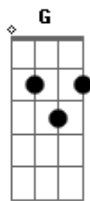

# Coldplay - In My Place

Tom: A

(acordes na forma do tom G )

Capostrate na 2ª casa

Intro: G G Bm D \ (x2)  
G Em Bm D /

Riff principal (sem capo):

G G Bm  
In my place, in my place  
D  
were lines that I couldn't change  
Em Bm D  
I was lost, oh yeah  
G G Bm  
I was lost, I was lost  
D G  
Crossed lines I shouldn't have crossed  
Em Bm D  
I was lost, oh yeah

C G D C  
Yeah, how long must you wait for it?  
C G D C  
Yeah, how long must you pay for it?  
C G D C  
Yeah, how long must you wait for it?  
D  
For it

(intro riff principal)

G G Bm

## Acordes

© ukulele-chords.com

© ukulele-chords.com

© ukulele-chords.com

© ukulele-chords.com

© ukulele-chords.com

© ukulele-chords.com

I was scared, I was scared  
D G  
Tired and underprepared  
Em Bm D  
durante última metade dessa estrofe)  
But I waited for it