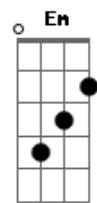

# Coldplay - In My Place

Tom: A

(acordes na forma do tom G)

Capostrate na 2ª casa

Intro: G G Bm D \ (x2)  
G Em Bm D /

Riff principal (sem capo):

G G Bm  
In my place, in my place  
D  
were lines that I couldn't change  
Em Bm D  
I was lost, oh yeah  
G G Bm  
I was lost, I was lost  
D G  
Crossed lines I shouldn't have crossed  
Em Bm D  
I was lost, oh yeah

C G D C  
Yeah, how long must you wait for it?  
C G D C  
Yeah, how long must you pay for it?  
C G D C  
Yeah, how long must you wait for it?  
D  
For it

(intro riff principal)

G G Bm

## Acordes

© ukulele-chords.com

© ukulele-chords.com

© ukulele-chords.com

© ukulele-chords.com

© ukulele-chords.com

© ukulele-chords.com

I was scared, I was scared  
D G  
Tired and underprepared  
Em Bm D  
durante última metade dessa estrofe)  
But I waited for it

(riff da guitarra

D G  
-9---9---9---9---9---9---| (x2)  
Then leave me down here on my own  
Em Bm D  
Then I'll wait for you

G|-----9-----9--

C G D C  
Yeah, how long must you wait for it?  
C G D C  
Yeah, how long must you pay for it?  
C G D C  
Yeah, how long must you wait for it?  
D  
For it