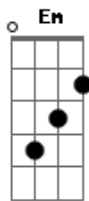

Coldplay - In My Place

Tom: A

(acordes na forma do tom G)

Capostrate na 2ª casa

Intro: G G Bm D \ (x2)
G Em Bm D /

Riff principal (sem capo):

G G Bm
In my place, in my place
D
were lines that I couldn't change
Em Bm D
I was lost, oh yeah
G G Bm
I was lost, I was lost
D G
Crossed lines I shouldn't have crossed
Em Bm D
I was lost, oh yeah

C G D C
Yeah, how long must you wait for it?
C G D C
Yeah, how long must you pay for it?
C G D C
Yeah, how long must you wait for it?
D
For it

(intro riff principal)

G G Bm

Acordes

© ukulele-chords.com

© ukulele-chords.com

© ukulele-chords.com

© ukulele-chords.com

© ukulele-chords.com

© ukulele-chords.com

I was scared, I was scared
D G
Tired and underprepared
Em Bm D
durante última metade dessa estrofe)
But I waited for it

(riff da guitarra