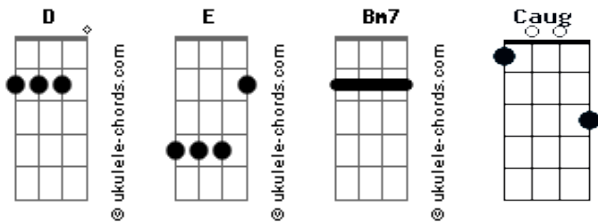

Coldplay - I Bloom Blaum

Tom: **D**

The song is fingerpicked on an accoustic guitar

Let ring throughout

MAIN THEME

D **D** **D** **D**

1.
play main theme 2 times, then
D

2.
Gmadd11

followed by main theme
-play 4 times

3. **Aadd11** **G2** **Aadd11** **Bm7**

Acordes

-play 4 times

4. **B7#9** **Gmadd11**

followed by main theme
-play 2 times

5.
D

And this is what I make of the lyrics (between brackets the corresponding above guitar parts):