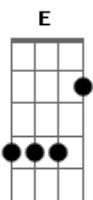

© ukulele-chords.com

© ukulele-chords.com