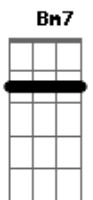

© ukulele-chords.com