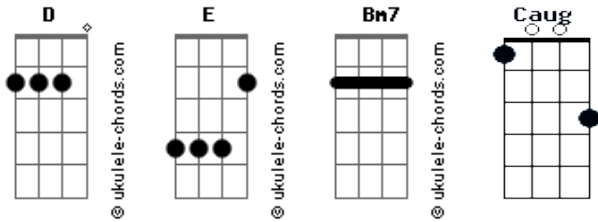

# Coldplay - I Bloom Blaum

Tom: **D**

The song is fingerpicked on an accoustic guitar

Let ring throughout

**MAIN THEME**

**D** **D** **D** **D**

1. play main theme 2 times, then  
**D**

2. **Gmadd11**

followed by main theme  
-play 4 times

3. **Aadd11** **G2** **Aadd11** **Bm7**

## Acordes

-play 4 times

4. **B7#9** **Gmadd11**

followed by main theme  
-play 2 times

5. **D**

And this is what I make of the lyrics (between brackets the corresponding above guitar parts):

**Caught** in those tired eyes  
Go with me all the time  
And in the dead of night  
Tell me you will be mine