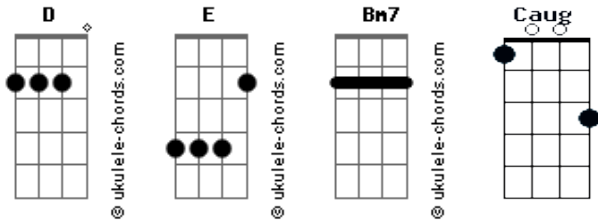

# Coldplay - I Bloom Blaum

Tom: D

The song is fingerpicked on an accoustic guitar

Let ring throughout

**MAIN THEME**

D D D D

1. play main theme 2 times, then  
D

2. Gmadd11

followed by main theme  
-play 4 times

3. Aadd11 G2 Aadd11 Bm7

## Acordes

-play 4 times

4. B7#9 Gmadd11

followed by main theme  
-play 2 times

5. D

And this is what I make of the lyrics (between brackets the corresponding above guitar parts):

Caught in those tired eyes  
Go with me all the time  
And in the dead of night  
Tell me you will be mine