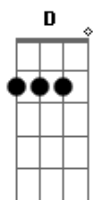

Coldplay - I Bloom Blaum

Tom: **D**

The song is fingerpicked on an accoustic guitar

Let ring throughout

MAIN THEME

D **D** **D** **D**

1. play main theme 2 times, then

D

2.

Gmadd11

followed by main theme
-play 4 times

3.

Aadd11

G2

Aadd11

Bm7

-play 4 times

4.

B7#9

Gmadd11

followed by main theme

-play 2 times

5.

D

And this is what I make of the lyrics (between brackets the corresponding above guitar parts):

Caught in those tired eyes
Go with me all the time
And in the dead of night
Tell me you will be mine

Where do you go to, pretty babe
Where do you go to when the night wins away
Well ask me so sweetly what do I do
Who do I sing for, my honey I sing about you, you...

Acordes