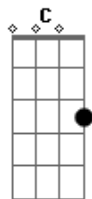

© ukulele-chords.com