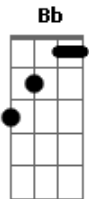

© ukulele-chords.com