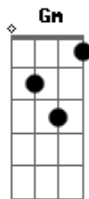

© ukulele-chords.com