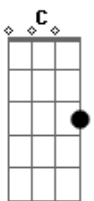

© ukulele-chords.com