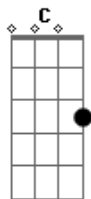

© ukulele-chords.com