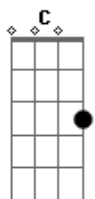

© ukulele-chords.com