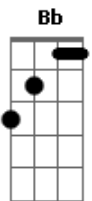

© ukulele-chords.com