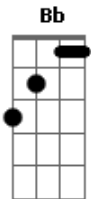

© ukulele-chords.com