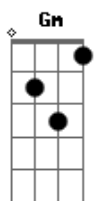

© ukulele-chords.com