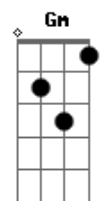

© ukulele-chords.com