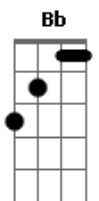

© ukulele-chords.com