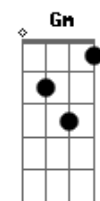

© ukulele-chords.com