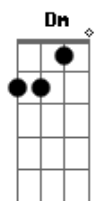

© ukulele-chords.com