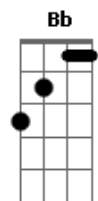

© ukulele-chords.com