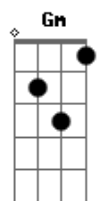

© ukulele-chords.com