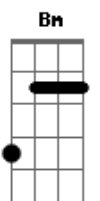

© ukulele-chords.com