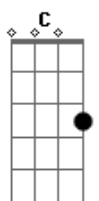

© ukulele-chords.com