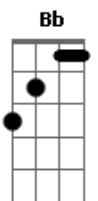

© ukulele-chords.com