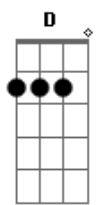

Coldplay - Hymn For The Weekend

Tom: D

Intro 2x: Em A Cm

Oh angels sent from up above
You know you make my world light up
When I was down
When I was hurt
You came to lift me up

Life is a drink, your love's a drug
Oh now I think I must be miles up
When I was hurt, withered, dried up
You came to rain a flood
So drink from me, drink from me
When I was so thirsty
Pour on a symphony
Now I just can't get enough

Put your wings on me, wings on me
When I was so heavy
Pour on a symphony
When I'm lower, lower, lower, low

I'm feeling drunk and high
So high, so high

I'm feeling drunk and high
So high, so high
(Em A Bm)(x2)

Oh angels sent from up above
I feel you coursing through my blood
Life is a drink, your love's about
to make the stars come out

Put your wings on me, wings on me
When I was so heavy
Pour on a symphony
When I'm lower, lower, lower, low

I'm feeling drunk and high
So high, so high

I'm feeling drunk and high
So high, so high

I'm feeling drunk and high
So high, so high

Then we'll shoot across the sky
Then we'll shoot across the... (x4)

Acordes

© ukulele-chords.com