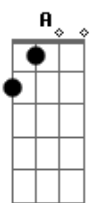

© ukulele-chords.com