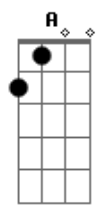

© ukulele-chords.com