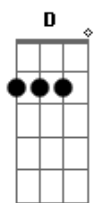

Coldplay - Hymn For The Weekend

Tom: D

Intro 2x: Em A Cm

Oh angels sent from up above
You know you make my world light up
When I was down
When I was hurt
You came to lift me up

Life is a drink, your love's a drug
Oh now I think I must be miles up
When I was hurt, withered, dried up
You came to rain a flood
So drink from me, drink from me
When I was so thirsty
Pour on a symphony
Now I just can't get enough

Put your wings on me, wings on me
When I was so heavy
Pour on a symphony
When I'm lower, lower, lower, low

I'm feeling drunk and high
So high, so high

I'm feeling drunk and high
So high, so high
(Em A Bm)(x2)

Oh angels sent from up above
I feel you coursing through my blood
Life is a drink, your love's about
to make the stars come out

Put your wings on me, wings on me
When I was so heavy
Pour on a symphony
When I'm lower, lower, lower, low

I'm feeling drunk and high
So high, so high

I'm feeling drunk and high
So high, so high

I'm feeling drunk and high
So high, so high

Then we'll shoot across the sky
Then we'll shoot across the... (x4)

Acordes

© ukulele-chords.com