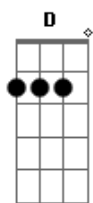

Coldplay - Hymn For The Weekend

Tom: D

Intro 2x: Em A Cm

Oh angels sent from up above
You know you make my world light up
When I was down
When I was hurt
You came to lift me up

Life is a drink, your love's a drug
Oh now I think I must be miles up
When I was hurt, withered, dried up
You came to rain a flood
So drink from me, drink from me
When I was so thirsty
Pour on a symphony
Now I just can't get enough

Put your wings on me, wings on me
When I was so heavy
Pour on a symphony
When I'm lower, lower, lower, low

I'm feeling drunk and high
So high, so high

I'm feeling drunk and high
So high, so high
(Em A Bm)(x2)

Oh angels sent from up above
I feel you coursing through my blood
Life is a drink, your love's about
to make the stars come out

Put your wings on me, wings on me
When I was so heavy
Pour on a symphony
When I'm lower, lower, lower, low

I'm feeling drunk and high
So high, so high

I'm feeling drunk and high
So high, so high

I'm feeling drunk and high
So high, so high

Then we'll shoot across the sky
Then we'll shoot across the... (x4)

Acordes