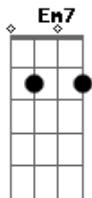

Bm A Bm
Put your wings on me, wings on me
G Em
When I was so heavy
Bm A Bm
Pour on a symphony
G Em
When I'm lower, lower, lower, low

G A Bm
I-oh-ah-oh-ah-oh
A G
I'm feeling drunk and high
A Bm
So high, so high

G A Bm
I-oh-ah-oh-ah-oh

A G
I'm feeling drunk and high

Acordes

© ukulele-chords.com

© ukulele-chords.com

© ukulele-chords.com

© ukulele-chords.com

© ukulele-chords.com

© ukulele-chords.com

© ukulele-chords.com

© ukulele-chords.com

A Bm
So high, so high

(**Em7 A Bm7**)

Em7 A Bm7
Oh angels sent from up above
A Em7 A Bm7
I feel you coursing through my blood
A Em7 A Bm7
Life is a drink, your love's about
A Em7 Bm7
To make the stars come out