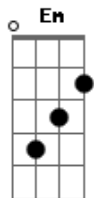

Coldplay - Hymn For The Weekend

tom:

Eb (forma dos acordes no tom de D)

Capostrate na 1ª casa

Intro: Em7 A Bm7

Oh angels sent from up above
 You know you make my world light up
 When I was down
 When I was hurt
 You came to lift me up

Put your wings on me, wings on me
 When I was so heavy
 Pour on a symphony
 When I'm lower, lower, lower, low

I-oh-ah-oh-ah-oh
 I'm feeling drunk and high
 So high, so high

I-oh-ah-oh-ah-oh

I'm feeling drunk and high

© ukulele-chords.com

A Bm
 So high, so high

(Em7 A Bm7)

Oh angels sent from up above
 I feel you coursing through my blood
 Life is a drink, your love's about
 To make the stars come out

Put your wings on me, wings on me
 When I was so heavy
 Pour on a symphony
 When I'm lower, lower, lower, low