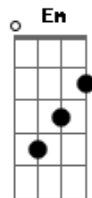

Coldplay - Hymn For The Weekend

tom:

Eb (forma dos acordes no tom de D)

Capostrate na 1ª casa

Intro: Em7 A Bm7

Oh angels sent from up above
 You know you make my world light up
 When I was down
 When I was hurt
 You came to lift me up

Put your wings on me, wings on me
 When I was so heavy
 Pour on a symphony
 When I'm lower, lower, lower, low

I-oh-ah-oh-ah-oh
 I'm feeling drunk and high
 So high, so high

I-oh-ah-oh-ah-oh

I'm feeling drunk and high

© ukulele-chords.com

A Bm
 So high, so high

(Em7 A Bm7)

Oh angels sent from up above
 I feel you coursing through my blood
 Life is a drink, your love's about
 To make the stars come out

Put your wings on me, wings on me
 When I was so heavy
 Pour on a symphony
 When I'm lower, lower, lower, low