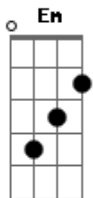

Coldplay - Hymn For The Weekend

tom:

Eb (forma dos acordes no tom de D)

Capostrate na 1ª casa

Intro: Em7 A Bm7

Oh angels sent from up above
 You know you make my world light up
 When I was down
 When I was hurt
 You came to lift me up

Put your wings on me, wings on me
 When I was so heavy
 Pour on a symphony
 When I'm lower, lower, lower, low

I-oh-ah-oh-ah-oh
 I'm feeling drunk and high
 So high, so high

I-oh-ah-oh-ah-oh

I'm feeling drunk and high

© ukulele-chords.com

A Bm
 So high, so high

(Em7 A Bm7)

Oh angels sent from up above
 I feel you coursing through my blood
 Life is a drink, your love's about
 To make the stars come out

Put your wings on me, wings on me
 When I was so heavy
 Pour on a symphony
 When I'm lower, lower, lower, low