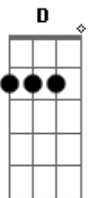

Bm A Bm
Put your wings on me, wings on me
G Em
When I was so heavy
Bm A Bm
Pour on a symphony
G Em
When I'm lower, lower, lower, low

G A Bm
I-oh-ah-oh-ah-oh
A G
I'm feeling drunk and high
A Bm
So high, so high

G A Bm
I-oh-ah-oh-ah-oh

A G
I'm feeling drunk and high

Acordes

© ukulele-chords.com

© ukulele-chords.com

© ukulele-chords.com

© ukulele-chords.com

© ukulele-chords.com

© ukulele-chords.com

© ukulele-chords.com

© ukulele-chords.com

A Bm
So high, so high

(**Em7 A Bm7**)

Em7 A Bm7
Oh angels sent from up above
A Em7 A Bm7
I feel you coursing through my blood
A Em7 A Bm7
Life is a drink, your love's about
A Em7 Bm7
To make the stars come out