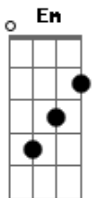

Coldplay - Hymn For The Weekend

tom:

Eb (forma dos acordes no tom de **D**)

Capostrate na 1ª casa

Intro: **Em7 A Bm7**

Em7 A Bm7
Oh angels sent from up above
A Em7 A Bm7
You know you make my world light up
A Em7
When I was down
A Bm7
When I was hurt
A Em7 Bm7
You came to lift me up

Bm A Bm
Put your wings on me, wings on me
G Em
When I was so heavy
Bm A Bm
Pour on a symphony
G Em
When I'm lower, lower, lower, low

G A Bm
I-oh-ah-oh-ah-oh
A G
I'm feeling drunk and high
A Bm
So high, so high

G A Bm
I-oh-ah-oh-ah-oh

A G
I'm feeling drunk and high

Acordes

© ukulele-chords.com

© ukulele-chords.com

© ukulele-chords.com

© ukulele-chords.com

© ukulele-chords.com

© ukulele-chords.com

© ukulele-chords.com

© ukulele-chords.com

A Bm
So high, so high

(**Em7 A Bm7**)

Em7 A Bm7
Oh angels sent from up above
A Em7 A Bm7
I feel you coursing through my blood
A Em7 A Bm7
Life is a drink, your love's about
A Em7 Bm7
To make the stars come out