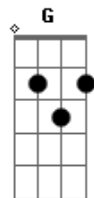

© ukulele-chords.com