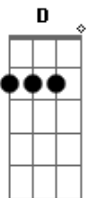

© ukulele-chords.com