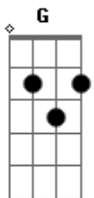

Coldplay - Hymn For The Weekend

tom:

Eb (forma dos acordes no tom de **D**)

Capostrate na 1ª casa

Intro: **Em7 A Bm7**

Em7 A Bm7
Oh angels sent from up above
A Em7 A Bm7
You know you make my world light up
A Em7
When I was down
A Bm7
When I was hurt
A Em7 Bm7
You came to lift me up

Bm A Bm
Put your wings on me, wings on me
G Em
When I was so heavy
Bm A Bm
Pour on a symphony
G Em
When I'm lower, lower, lower, low

G A Bm
I-oh-ah-oh-ah-oh
A G
I'm feeling drunk and high
A Bm
So high, so high

G A Bm
I-oh-ah-oh-ah-oh

A G
I'm feeling drunk and high

Acordes

© ukulele-chords.com

© ukulele-chords.com

© ukulele-chords.com

© ukulele-chords.com

© ukulele-chords.com

© ukulele-chords.com

© ukulele-chords.com

© ukulele-chords.com

A Bm
So high, so high

(**Em7 A Bm7**)

Em7 A Bm7
Oh angels sent from up above
A Em7 A Bm7
I feel you coursing through my blood
A Em7 A Bm7
Life is a drink, your love's about
A Em7 Bm7
To make the stars come out