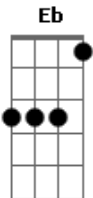

© ukulele-chords.com