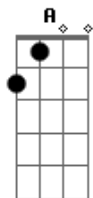

Coldplay - Hymn For The Weekend

tom:

Eb (forma dos acordes no tom de D)

Capostrate na 1ª casa

Intro: Em7 A Bm7

Oh angels sent from up above
You know you make my world light up
When I was down
When I was hurt
You came to lift me up

Life is a drink, your love's a drug
Oh now I think I must be miles up
When I was hurt, withered, dried up
You came to rain a flood

So drink from me, drink from me
When I was so thirsty
Pour on a symphony
Now I just can't get enough

Put your wings on me, wings on me
When I was so heavy
Pour on a symphony
When I'm lower, lower, lower, low

I-oh-ah-oh-ah-oh
I'm feeling drunk and high
So high, so high

I-oh-ah-oh-ah-oh

I'm feeling drunk and high

Acordes

© ukulele-chords.com