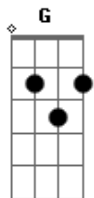

© ukulele-chords.com