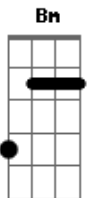

© ukulele-chords.com