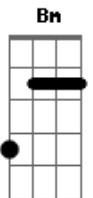

Coldplay - Hymn For The Weekend

tom:

Eb (forma dos acordes no tom de **D**)

Capostrate na 1ª casa

Intro: **Em7 A Bm7**

Em7 A Bm7
Oh angels sent from up above
A Em7 A Bm7
You know you make my world light up
A Em7
When I was down
A Bm7
When I was hurt
A Em7 Bm7
You came to lift me up

Bm A Bm
Put your wings on me, wings on me
G Em
When I was so heavy
Bm A Bm
Pour on a symphony
G Em
When I'm lower, lower, lower, low

G A Bm
I-oh-ah-oh-ah-oh
A G
I'm feeling drunk and high
A Bm
So high, so high

G A Bm
I-oh-ah-oh-ah-oh

A G
I'm feeling drunk and high

Acordes

© ukulele-chords.com

© ukulele-chords.com

© ukulele-chords.com

© ukulele-chords.com

© ukulele-chords.com

© ukulele-chords.com

© ukulele-chords.com

© ukulele-chords.com

A Bm
So high, so high

(**Em7 A Bm7**)

Em7 A Bm7
Oh angels sent from up above
A Em7 A Bm7
I feel you coursing through my blood
A Em7 A Bm7
Life is a drink, your love's about
A Em7 Bm7
To make the stars come out