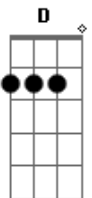

© ukulele-chords.com