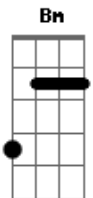

© ukulele-chords.com