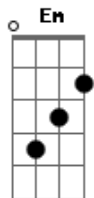

# Coldplay - Hymn For The Weekend

tom:

Eb (forma dos acordes no tom de D)

Capostrate na 1ª casa

Intro: Em7 A Bm7

Oh angels sent from up above  
 You know you make my world light up  
 When I was down  
 When I was hurt  
 You came to lift me up

Put your wings on me, wings on me  
 When I was so heavy  
 Pour on a symphony  
 When I'm lower, lower, lower, low

I-oh-ah-oh-ah-oh  
 I'm feeling drunk and high  
 So high, so high

I-oh-ah-oh-ah-oh

I'm feeling drunk and high

© ukulele-chords.com

A Bm  
 So high, so high

( Em7 A Bm7 )

Oh angels sent from up above  
 I feel you coursing through my blood  
 Life is a drink, your love's about  
 To make the stars come out

Put your wings on me, wings on me  
 When I was so heavy  
 Pour on a symphony  
 When I'm lower, lower, lower, low