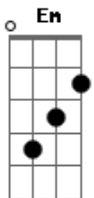

# Coldplay - Hymn For The Weekend

tom:

Eb (forma dos acordes no tom de D)

Capostrate na 1ª casa

Intro: Em7 A Bm7

Oh angels sent from up above  
 You know you make my world light up  
 When I was down  
 When I was hurt  
 You came to lift me up

Put your wings on me, wings on me  
 When I was so heavy  
 Pour on a symphony  
 When I'm lower, lower, lower, low

I-oh-ah-oh-ah-oh  
 I'm feeling drunk and high  
 So high, so high

I-oh-ah-oh-ah-oh

I'm feeling drunk and high

© ukulele-chords.com

A Bm  
 So high, so high

( Em7 A Bm7 )

Oh angels sent from up above  
 I feel you coursing through my blood  
 Life is a drink, your love's about  
 To make the stars come out

Put your wings on me, wings on me  
 When I was so heavy  
 Pour on a symphony  
 When I'm lower, lower, lower, low