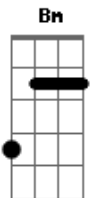

© ukulele-chords.com