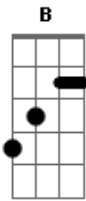

© ukulele-chords.com