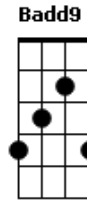

ukulele-chords.com