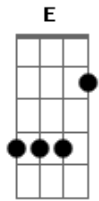

Coldplay - ?? (Human Heart) (feat. We Are KING & Jacob Collier)

tom:

Intro: ^E Eadd9 ^E E
^E Eadd9 ^E E

^E ^E ^E
Boys, boys don't cry
^A ^A
Boys keep it all inside
^B ^E ^B ^A
I try to hide it underneath
^{Badd9} ^{Gbm11} ^B ^E
Still my heart starts to beat

(^B) ^E
My human heart
^{Badd9}
Only got a human heart
^E ^A
I wish it didn't run away
^E ^E ^{Gbm11}
I wish it didn't fall apart, Ohhh

^E
My human heart
(^E) ^{Badd9}
Night and day, light and dark
^A
Any day could be torn in half
^A ^E
Only got a human heart

Acordes

© ukulele-chords.com