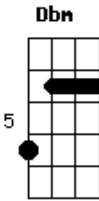

ukulele-chords.com