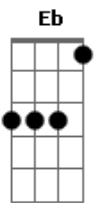

© ukulele-chords.com