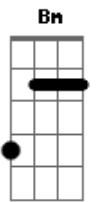

© ukulele-chords.com