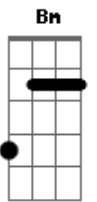

© ukulele-chords.com