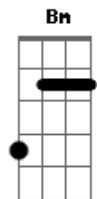

© ukulele-chords.com