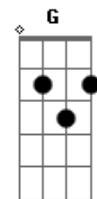

© ukulele-chords.com