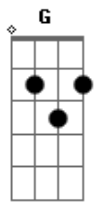

© ukulele-chords.com